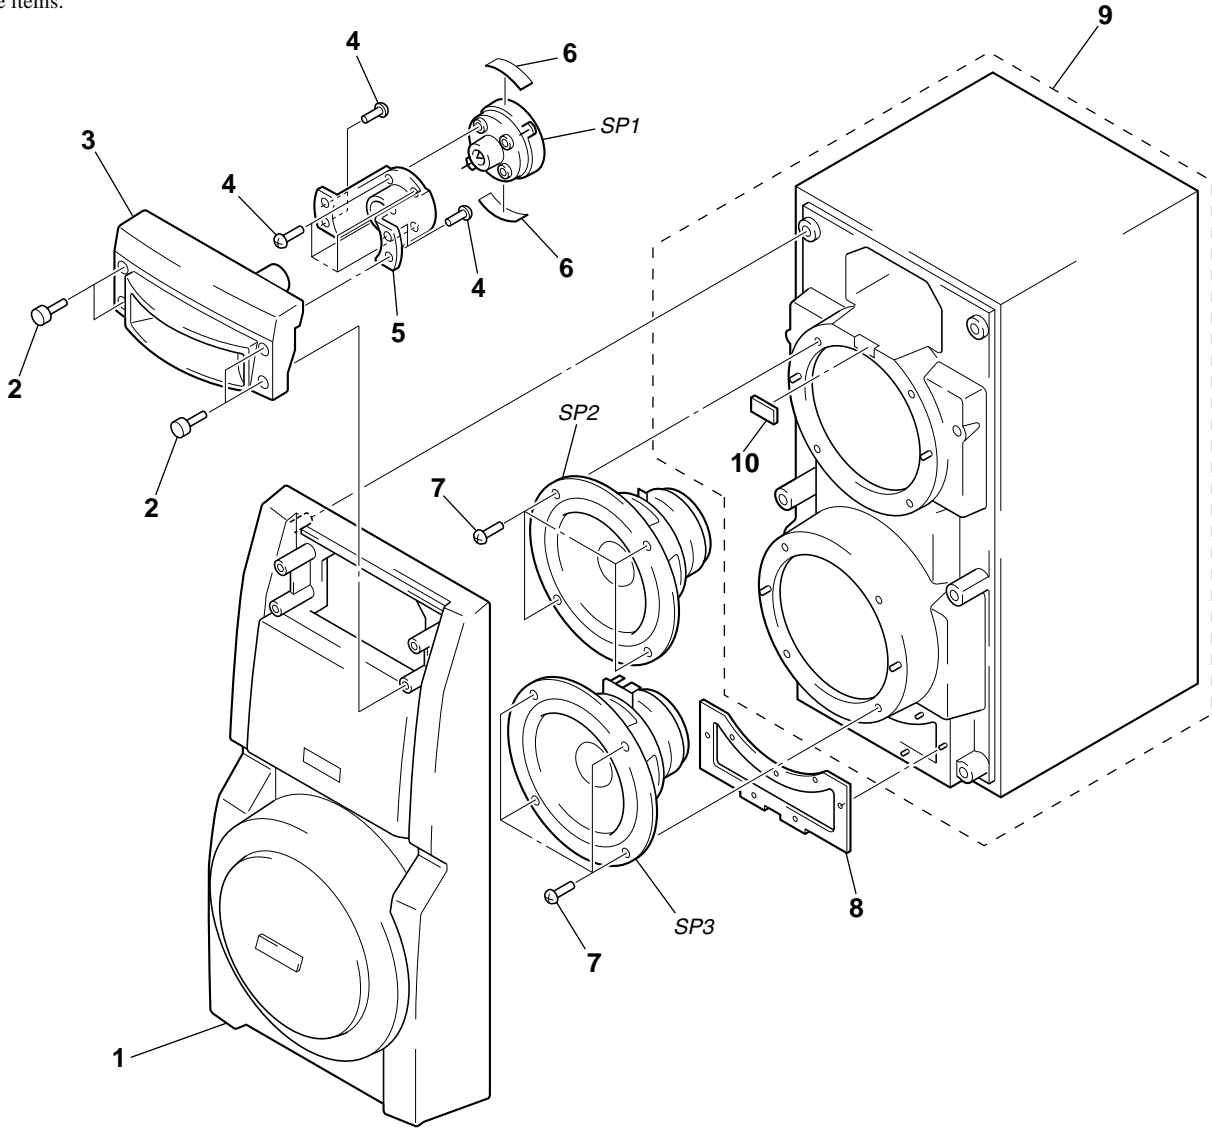

Design and specifications are subject to change without notice.

SERVICING NOTES

To remove the front panel assy, remove the horn tweeter part first then remove the front panel assy pull the bottom part of it forward.

Ref. No.	Part No.	Description	Remark	Ref. No.	Part No.	Description	Remark
1	X-4952-662-1	PANEL ASSY, FRONT		SP2	1-529-656-11	SPEAKER (16cm) (LX5)	
2	4-999-101-01	SCREW, HEXAGON HOLE TAPPING		SP3	1-529-611-11	SPEAKER (16cm) (LV60/LX6)	
3	4-226-576-01	HORN		SP3	1-529-657-11	SPEAKER (16cm) (LX5)	
4	4-874-614-31	SCREW (4) (3.5X12), TAPPING		*****			
5	4-227-036-01	BRACKET		ACCESSORIES & PACKING MATERIALS			
6	4-228-557-01	PACKING (TW)		*****			
7	7-685-661-19	SCREW +BVTP 4X12 TYPE2 N-S		1-775-512-21	CORD, SPEAKER CONNECTION		
8	4-226-966-01	PACKING, DUCT		4-210-254-01	CUSHION (FOOT)		
9	A-4412-010-A	CABINET ASSY, SPEAKER		4-228-574-11	MANUAL, INSTRUCTION		
10	4-942-029-01	PACKING		(ENGLISH, FRENCH, GERMAN, SPANISH, DUTCH, SWEDISH, ITALIAN, PORTUGUESE, POLISH, RUSSIAN, DANISH, FINNISH, HUNGARIAN, GREEK, TURKISH) (AEP)			
SP1	1-529-655-11	SPEAKER (2.5cm) (LV60/LX6)					
SP1	1-529-680-11	SPEAKER (2.5cm) (LX5)					
SP2	1-529-610-11	SPEAKER (16cm) (LV60/LX6)					