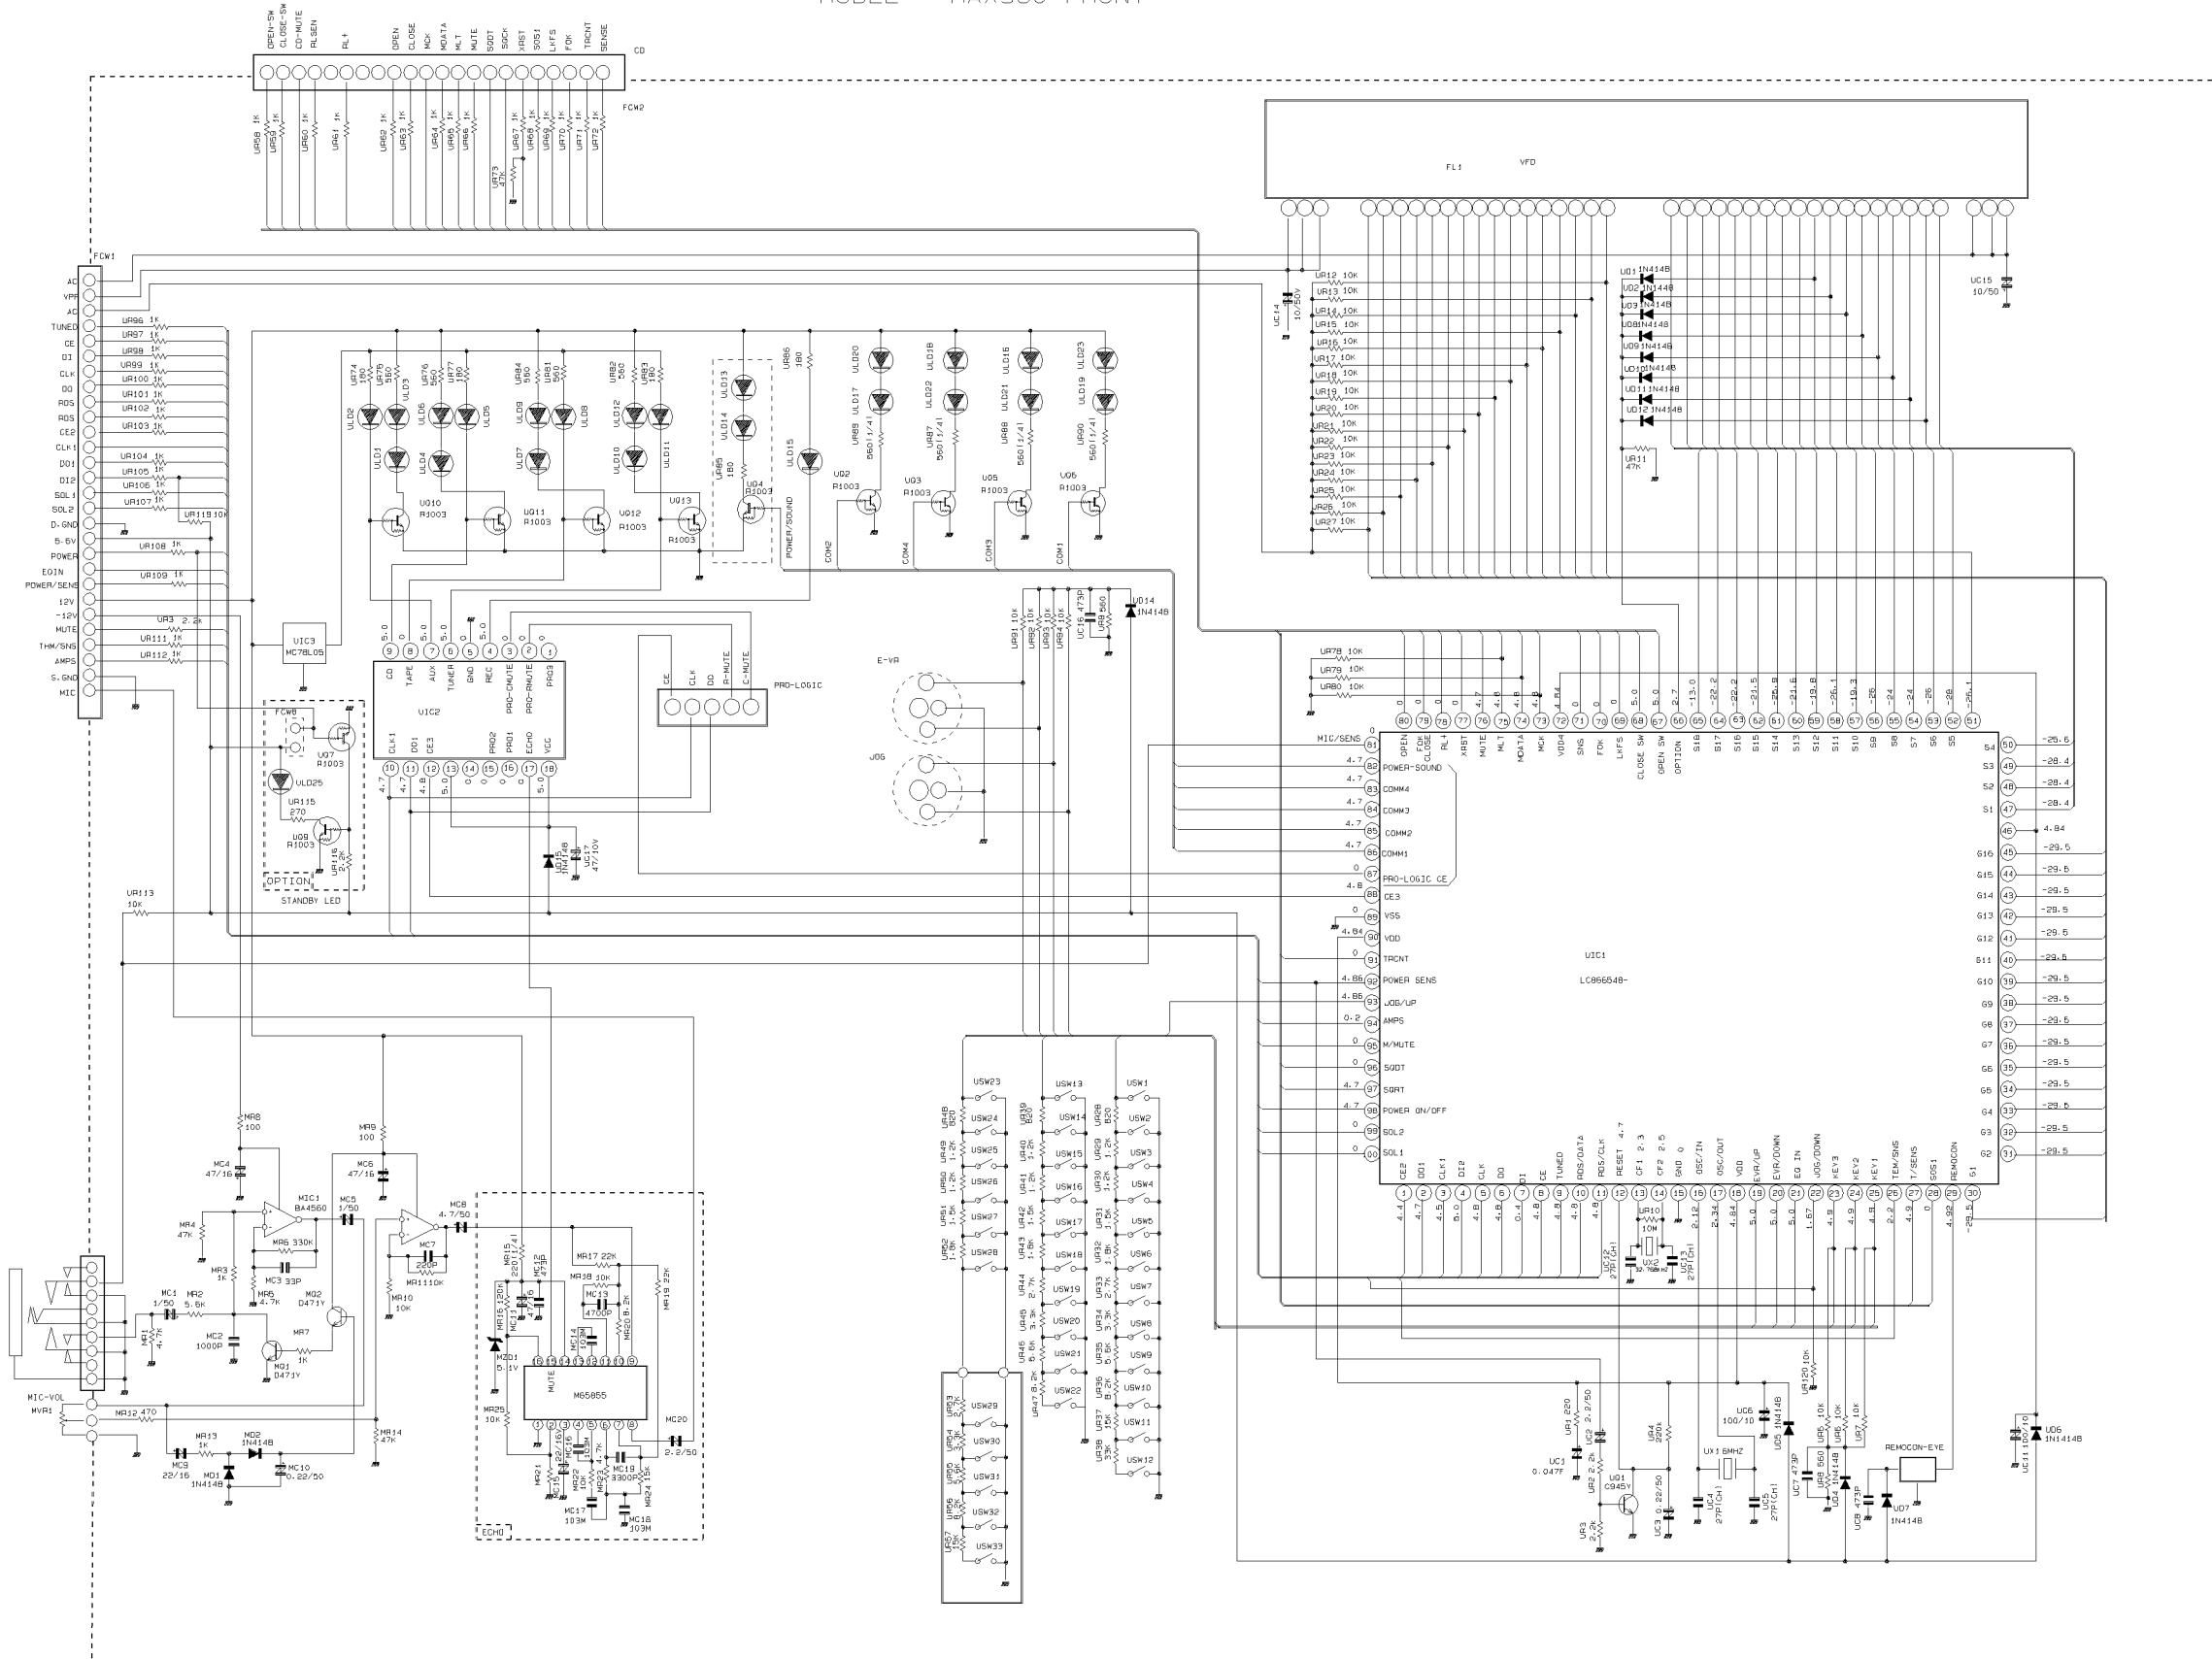

7. Schematic Diagram

7-1 CD Part(COMMON)

7-3 FRONT(COMMON)

MODEL : MAX960 FRONT

7-4 TUNER(COMMON)

MAX910/930/940/960/980 TUNER

(OPTION : SW/OIRT-STEREO/RDS)
KIM K.H '98.05.20