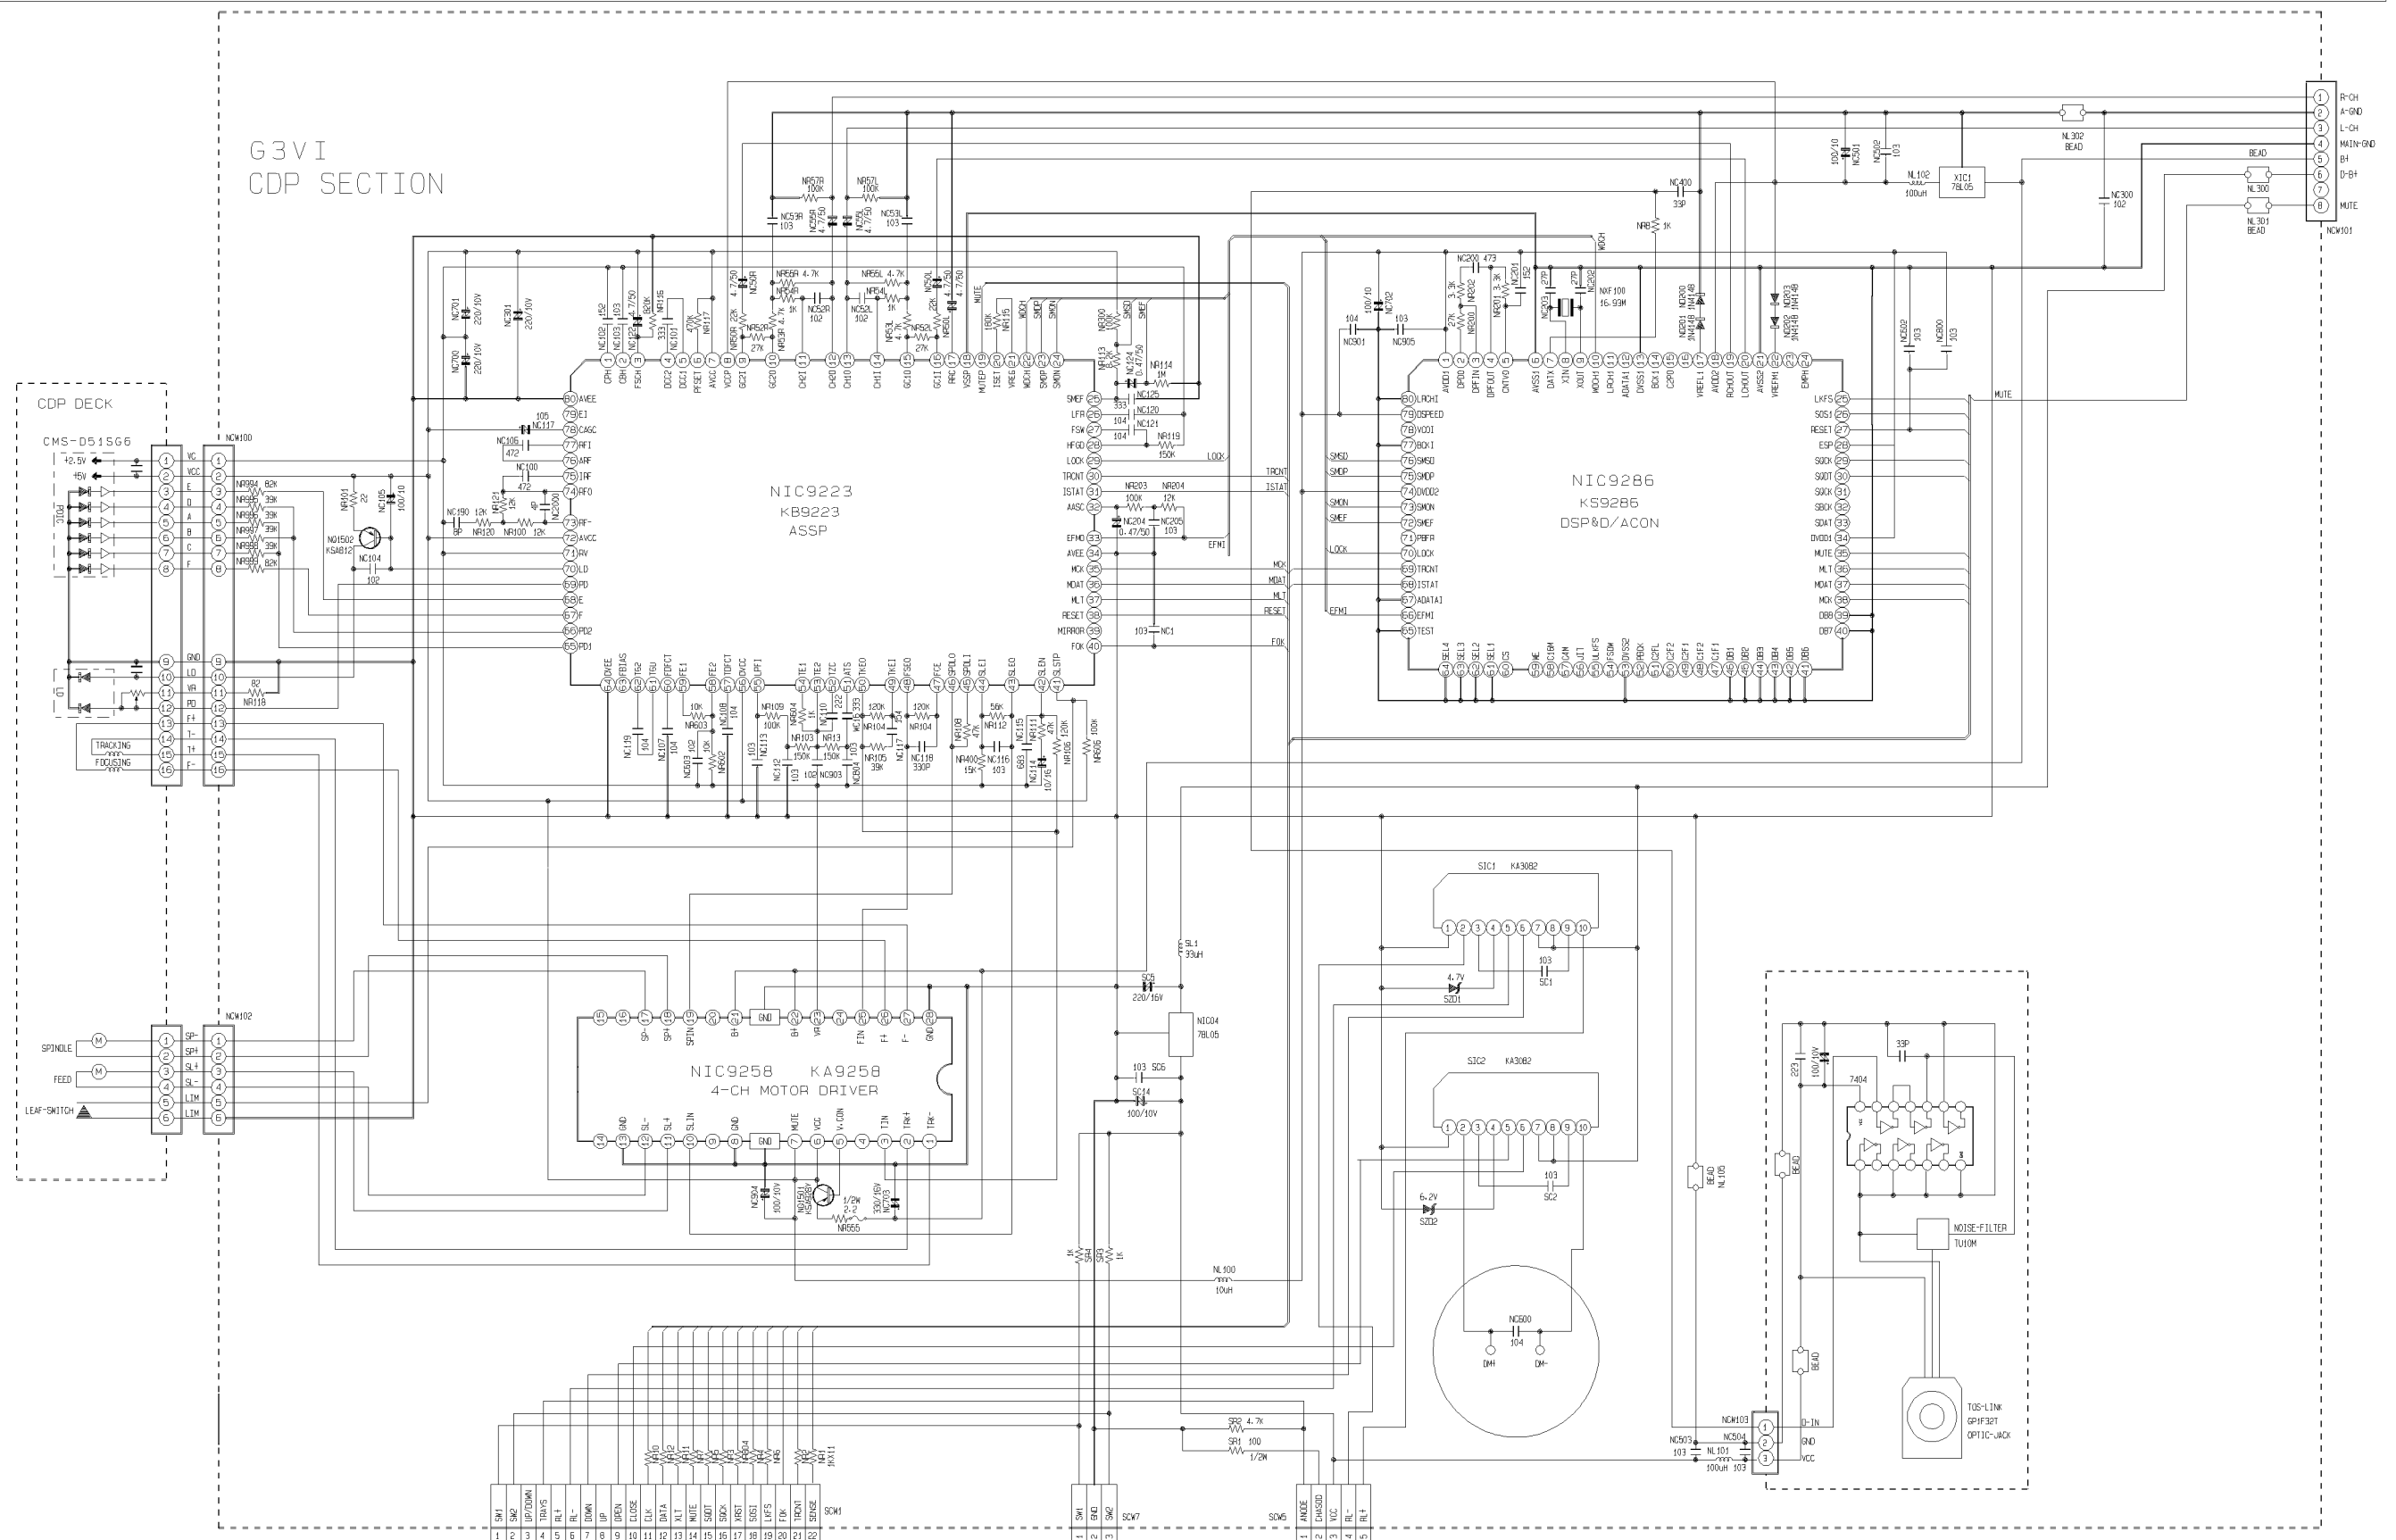

7. Schematic Diagram

7-1 CD Part(COMMON)

7-3 FRONT(COMMON)

MODEL : MAX960 FRONT

7-4 TUNER(COMMON)

MAX910/930/940/960/980 TUNER

(OPTION : SW/OIRT-STEREO/RDS)
KIM K.H '98.05.20