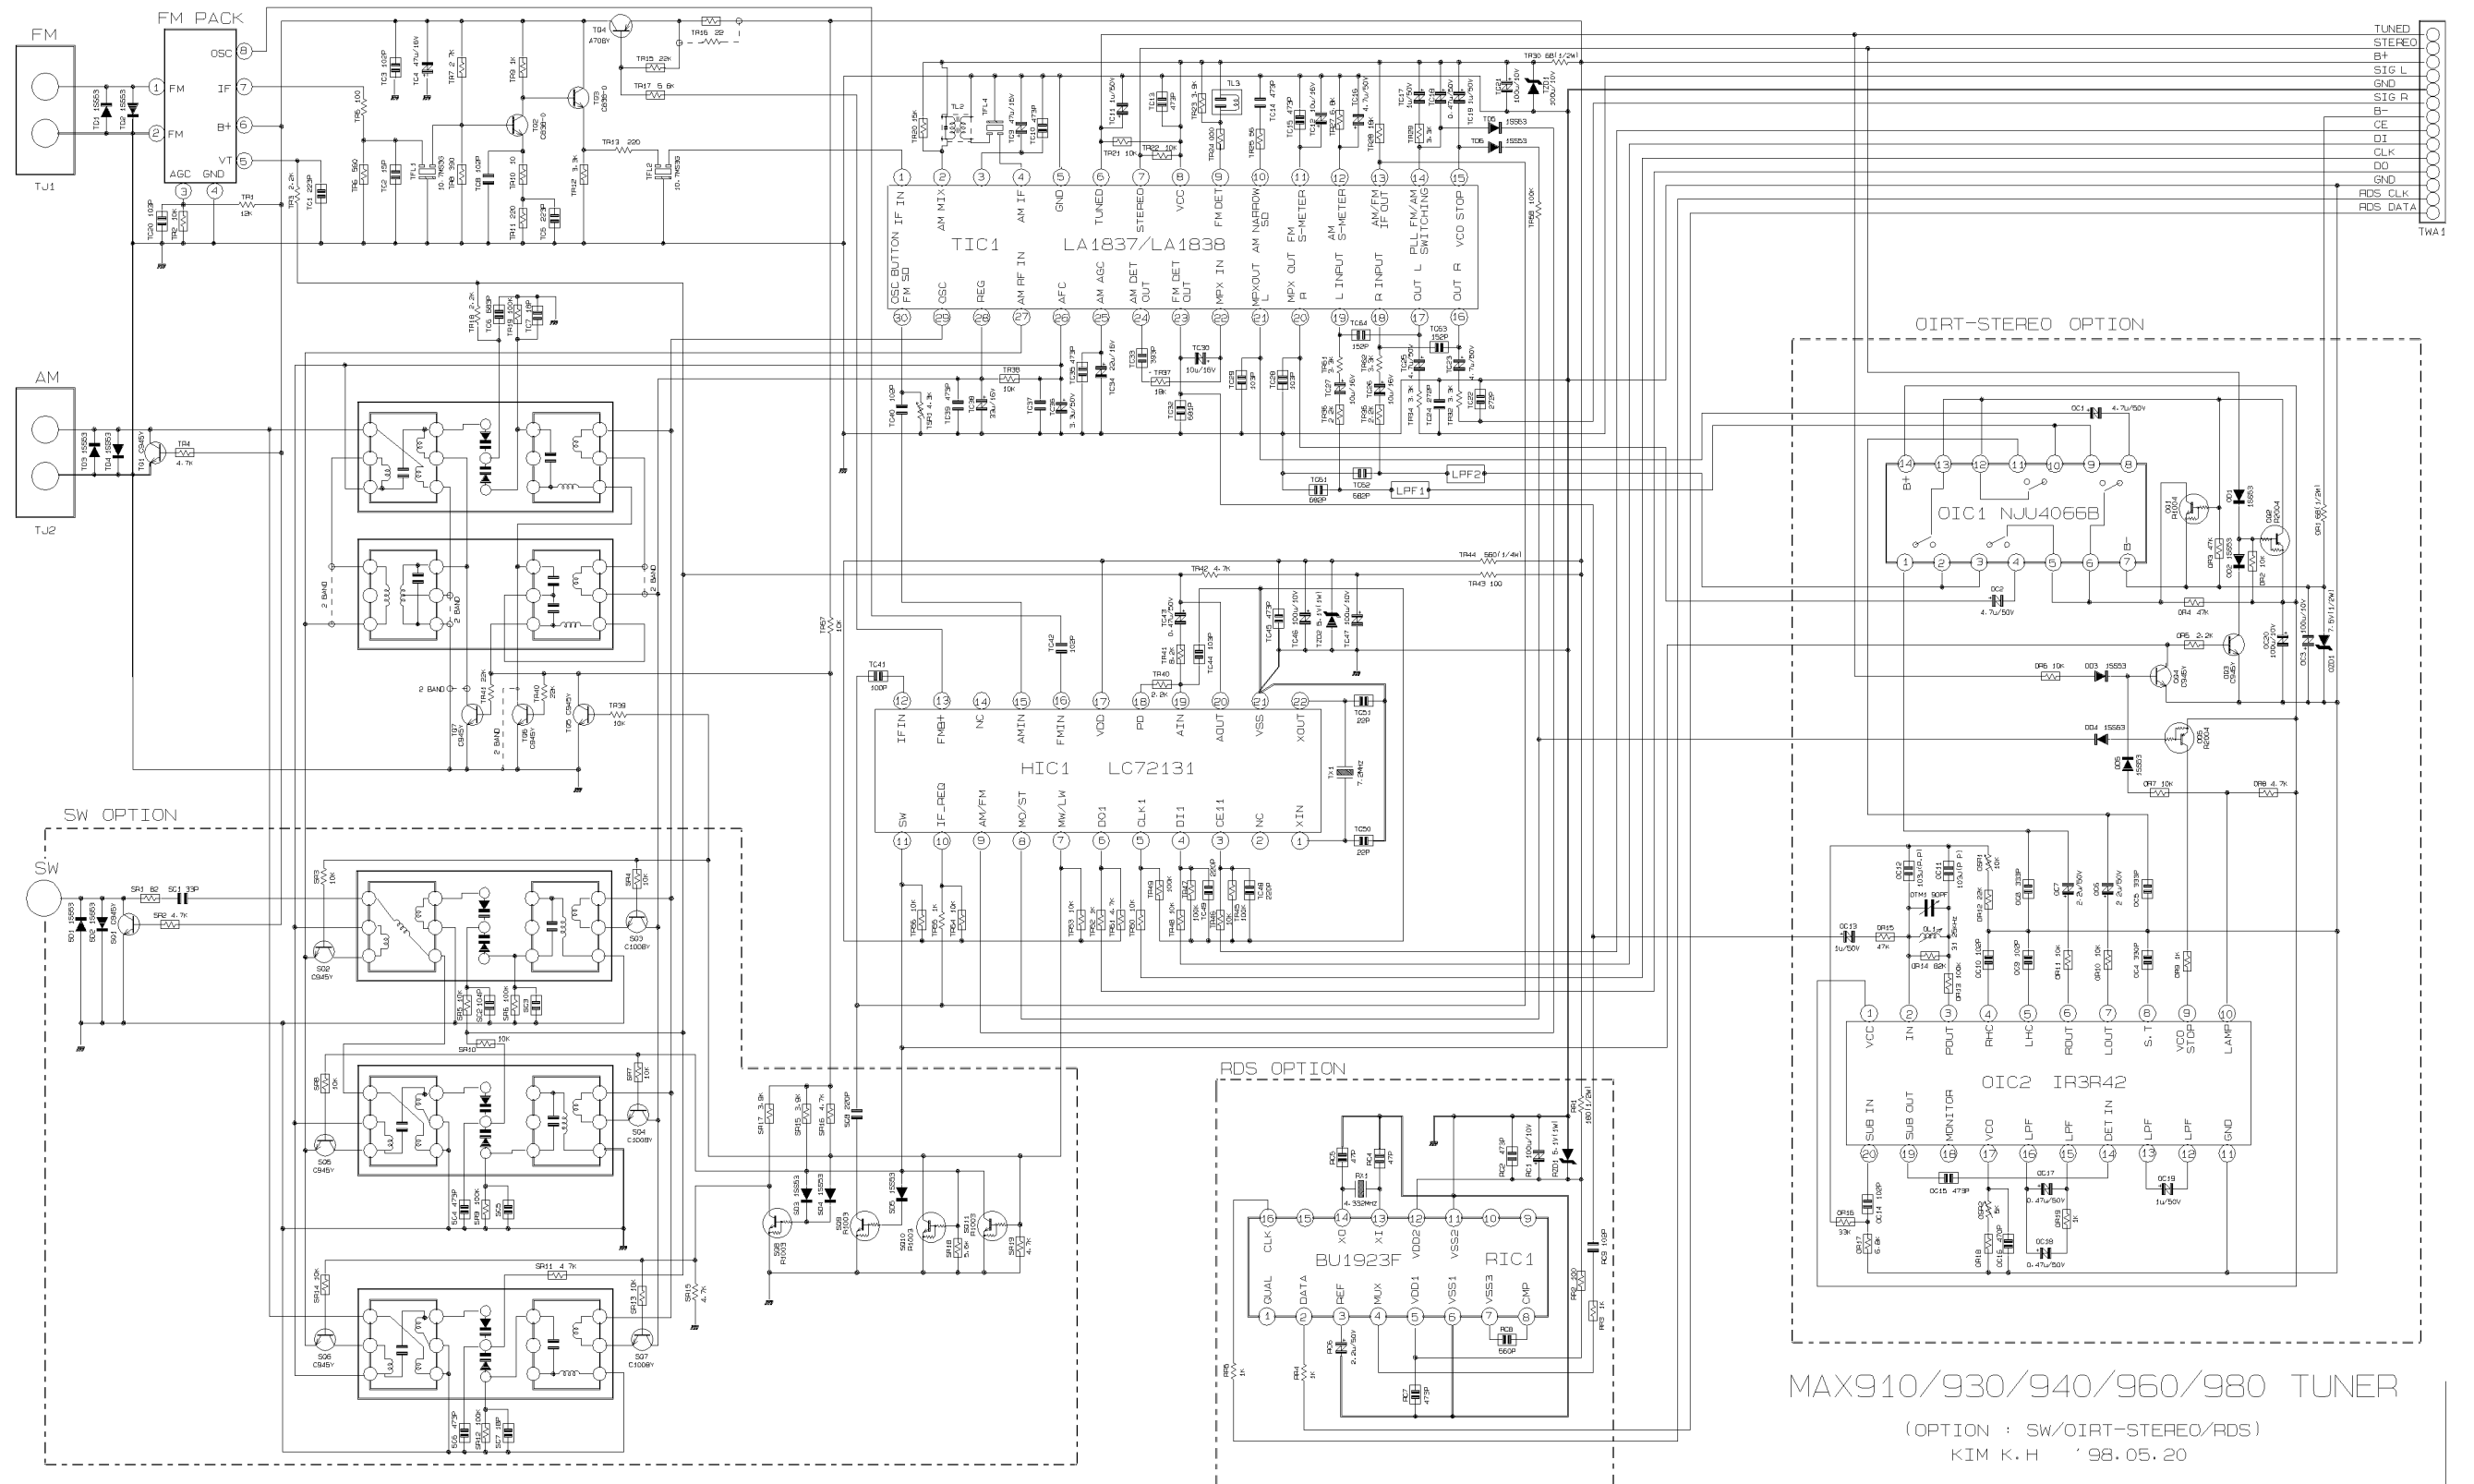

7. Schematic Diagram

7-1 CD Part(COMMON)

7-3 FRONT(COMMON)

MODEL : MAX960 FRONT

7-4 TUNER(COMMON)

MAX910/930/940/960/980 TUNER

(OPTION : SW/OIRT-STEREO/RDS)
KIM K.H '98.05.20