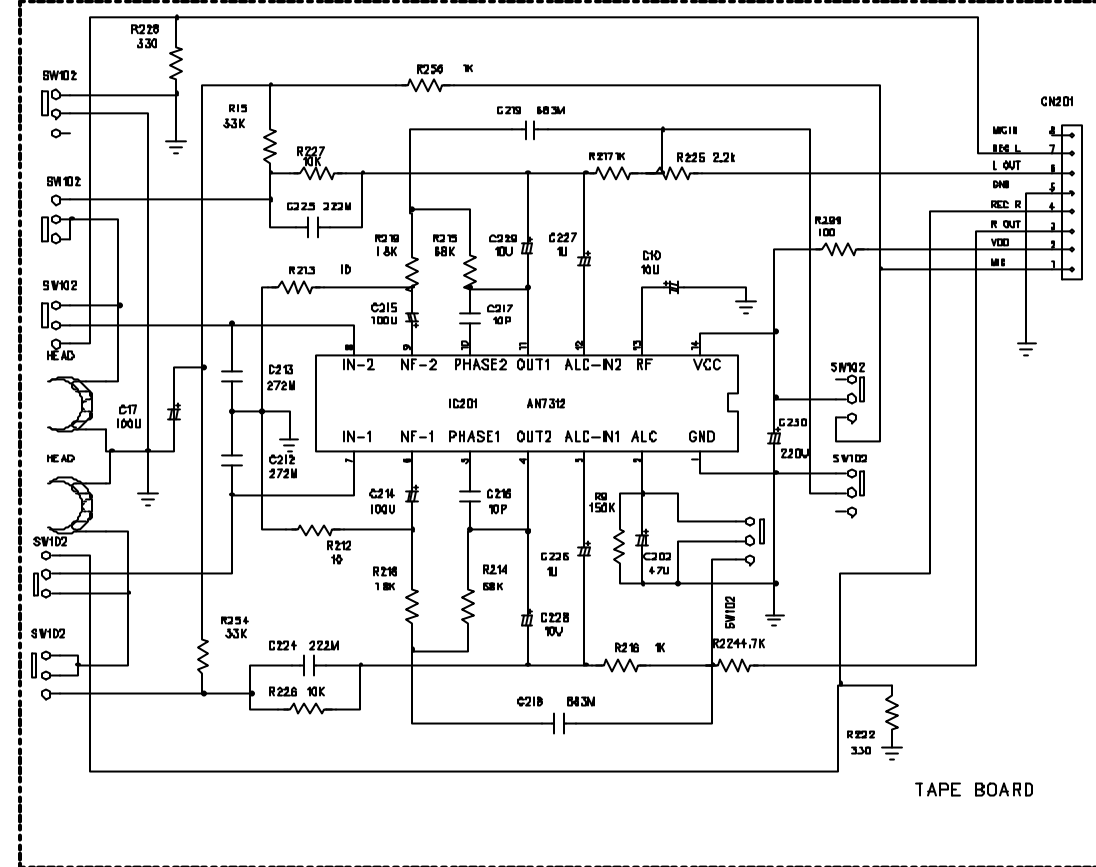

REVISION RECORD			
LTN	ECO NO	APPROVER	DATE

COMPANY		Amazing Team	
TITLES		MODEL	
DRAWN		AM-778&ad TAPE RADIO SCHEMATIC DIAGRAM	
CHECKED	DATED	COPY	REV
QUALITY CONTROL	DATED	A4	10
RELEASED	DATED	SHEET: 1 OF 1