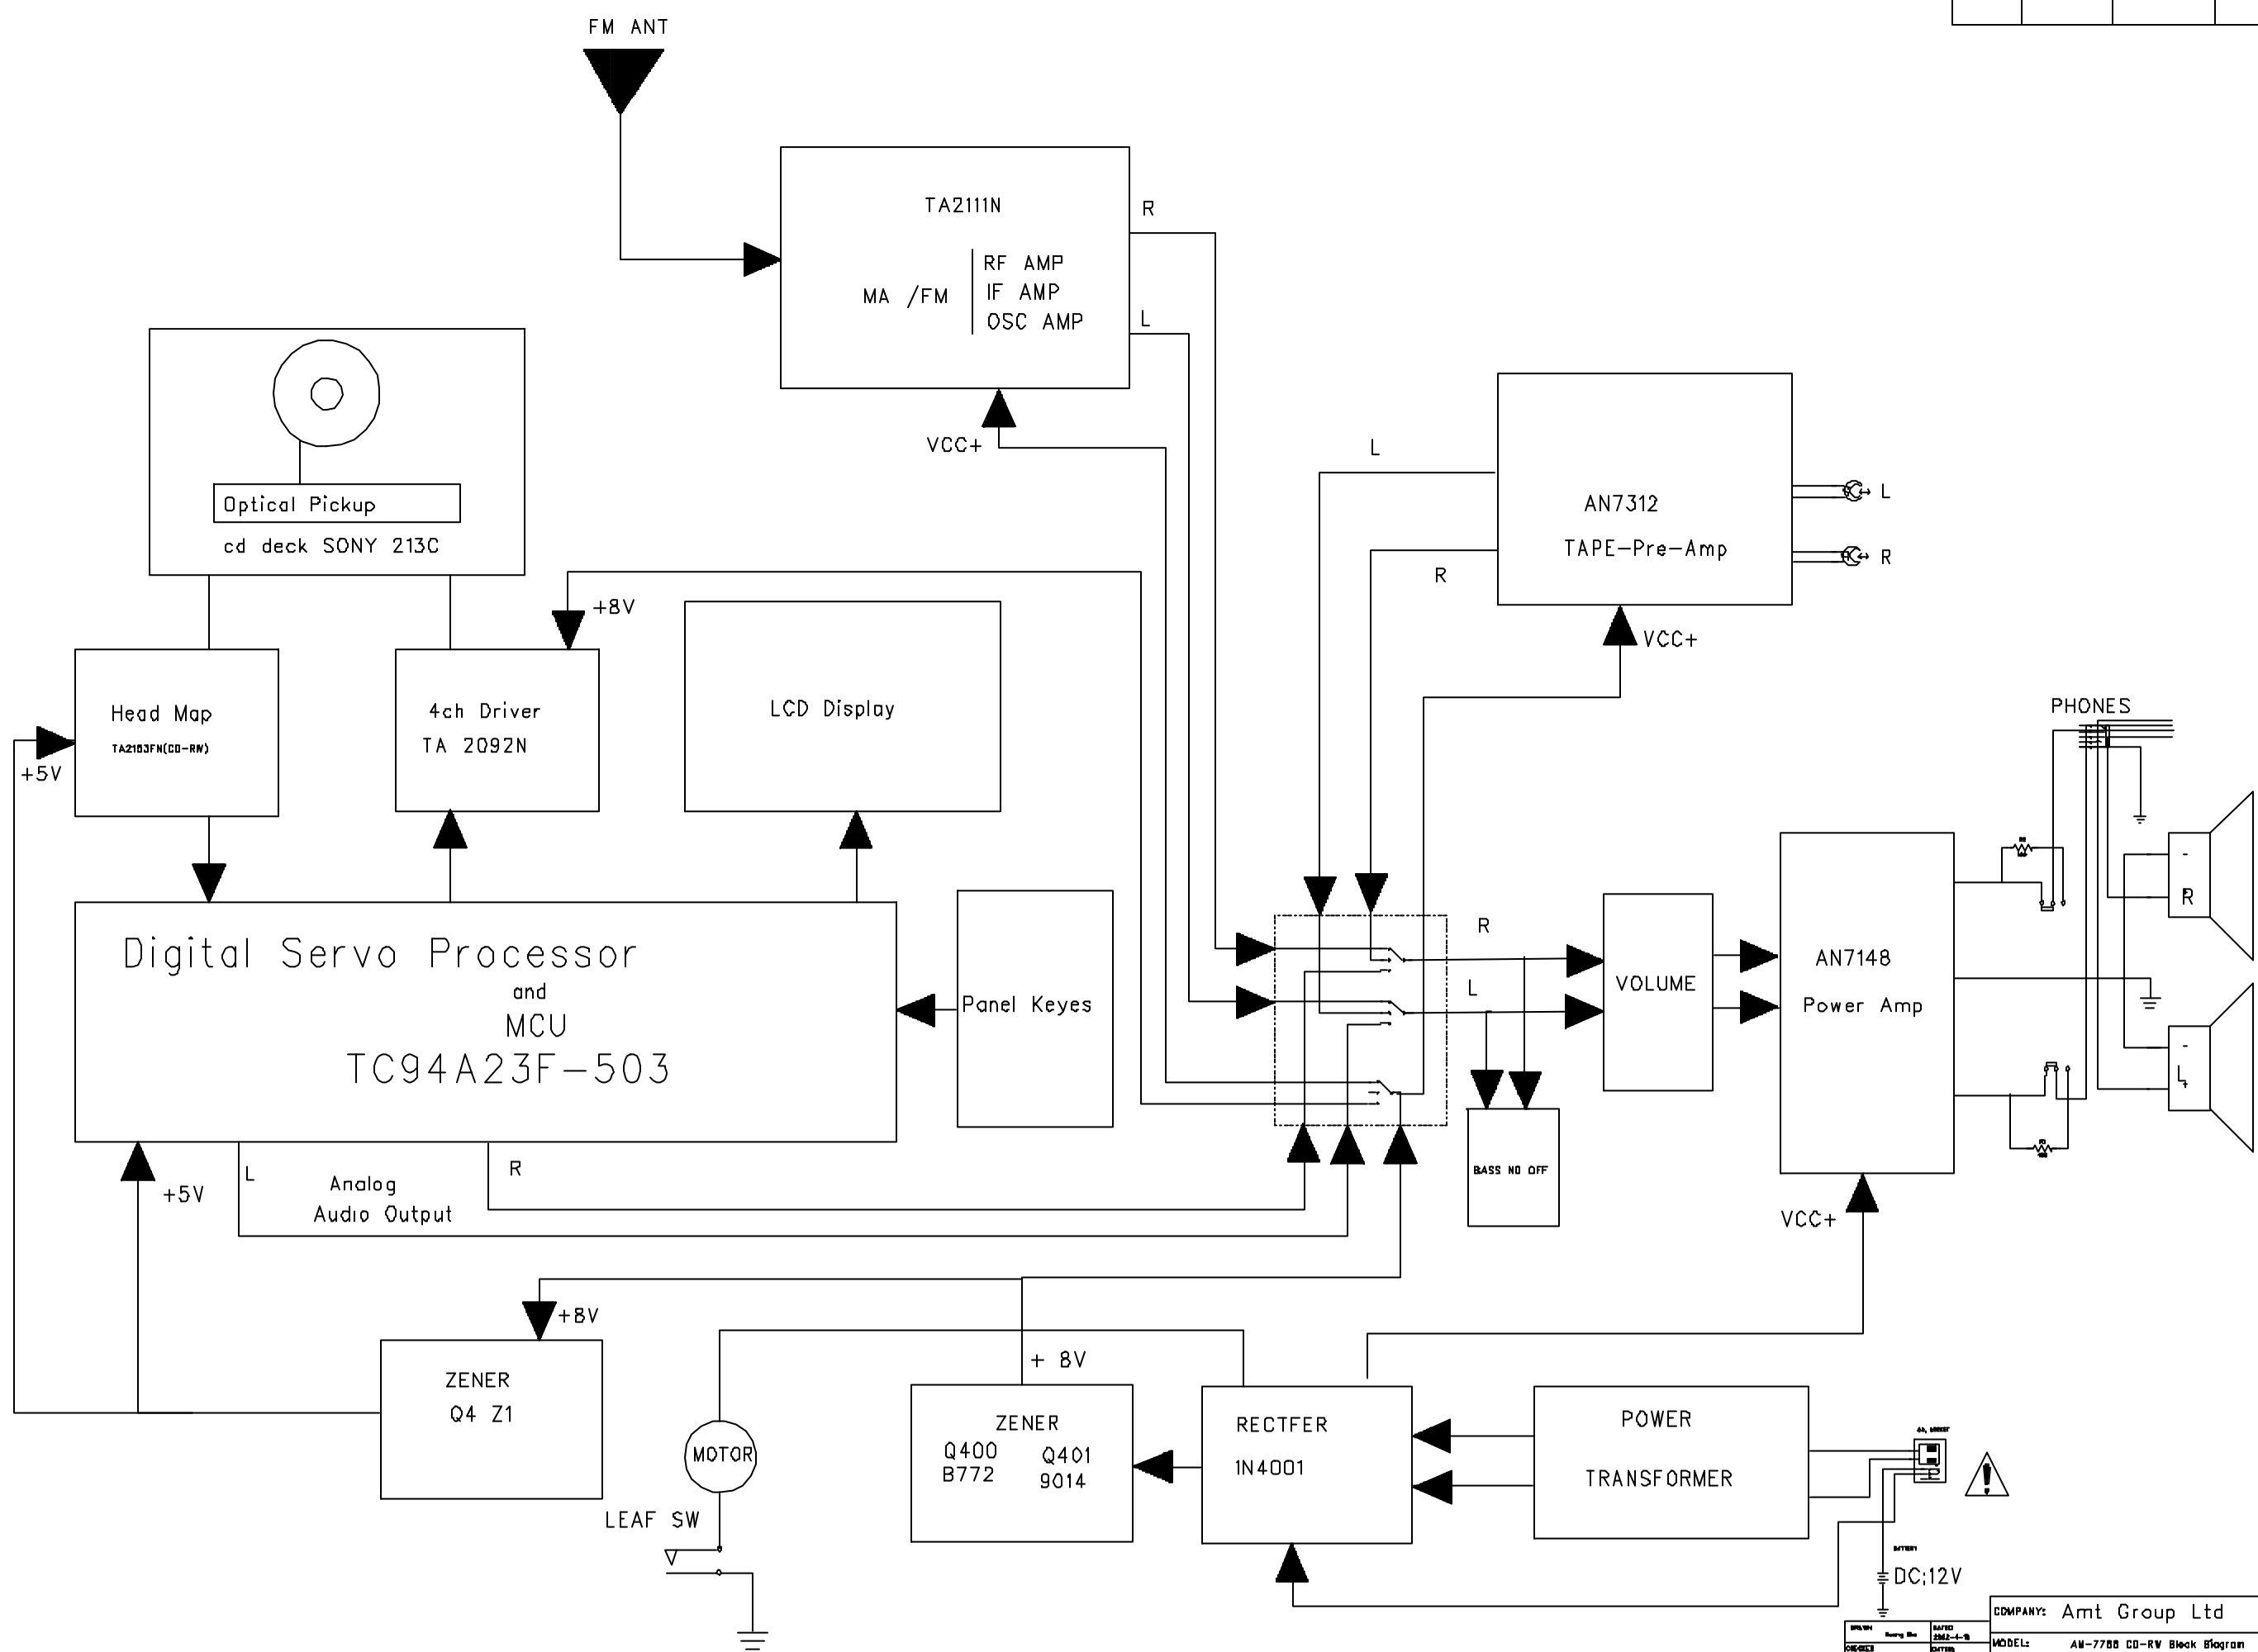

AMT GROUP LTD			
MODEL NO:	AM-7788CD	DESCRIPTION	WIRING DIAGRAM
VERSION	1.0	DATE	

REVISION			
LTR.:	ECO NO.:	APPROVED:	DATE:

DESIGN	DATE	COMPANY:	Amt Group Ltd		
CHECKED	DATE	MODEL:	AM-7700 CD-RW Block Diagram		
QUALITY CONTROL	DATE	CONE:	SIZE	DRANN:	REV: D
RELEASED	DATE	SCALE:	A3		SHEET 1 OF 1

REVISION RECORD			
LTN	ECO NO	APPROVER	DATE

COMPANY		Amazing Team	
TITLES		MODEL	
DRAWN		AM-778&ad TAPE RADIO SCHEMATIC DIAGRAM	
CHECKED	DATED	COPY	REV
QUALITY CONTROL	DATED	A4	10
RELEASED	DATED	SHEET: 1 OF 1	

6

5

4

3

2

1

REVISION RECORD			
LTR	ECO NO.	APPROVER	DATE

\* REMARK : D4,D5 FOR IC MM1469XH  
 IC3 JUM1 FOR IC MM1469PH

DRAWN		DATED	
CHECKED		DATED	
QUALITY CONTROL		DATED	
RELEASED		DATED	
COMPANY: Amazing Team			
TITLE: AM-7788 CD SCHEMATIC DIAGRAM			
CODE:	SIZE:	DRAWING NO:	REV:
	A3		
SCALE:		SHEET: OF	