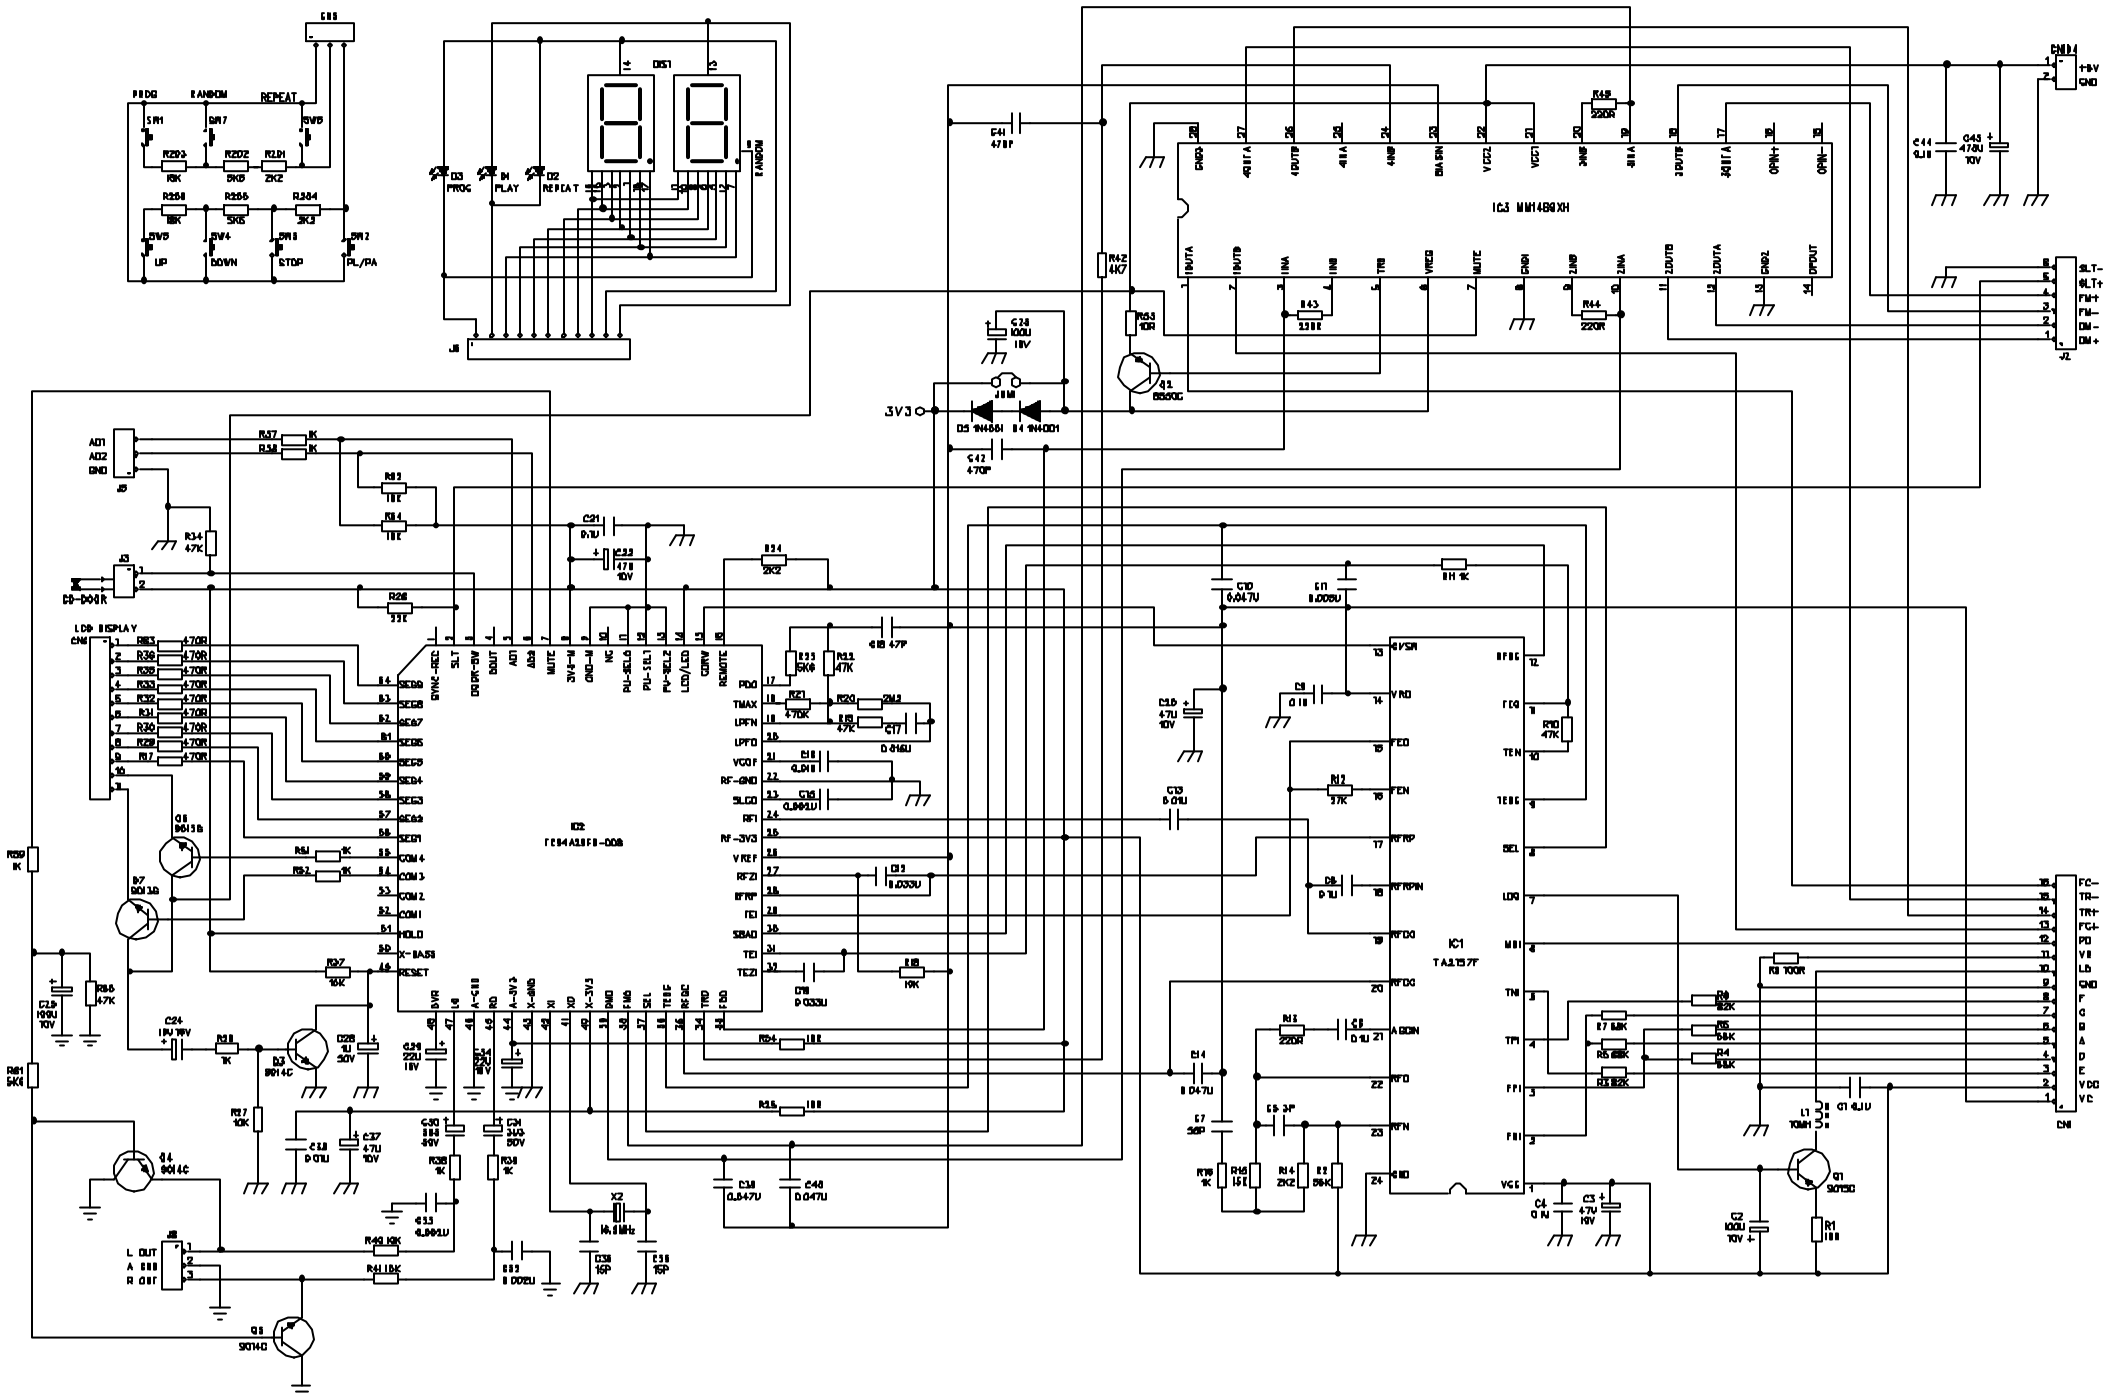

AMT GROUP LTD			
MODEL NO:	AM-7788CD	DESCRIPTION	WIRING DIAGRAM
VERSION	1.0	DATE	

REVISION			
LTR.:	ECO NO.:	APPROVED:	DATE:

DESIGN	DATE	COMPANY:	Amt Group Ltd		
CHECKED	DATE	MODEL:	AM-7700 CD-RW Block Diagram		
QUALITY CONTROL	DATE	CONE:	SIZE	DRANN:	REV: D
RELEASED	DATE	SCALE:	A3		SHEET 1 OF 1

6

5

4

3

2

1

REVISION RECORD			
LTR	ECO NO.	APPROVER	DATE

\* REMARK : D4,D5 FOR IC MM1469XH  
 IC3 JUM1 FOR IC MM1469PH

DRAWN		DATED	
CHECKED		DATED	
QUALITY CONTROL		DATED	
RELEASED		DATED	
COMPANY: Amazing Team			
TITLE: AM-7788 CD SCHEMATIC DIAGRAM			
CODE:	SIZE:	DRAWING NO:	REV:
	A3		
SCALE:		SHEET: OF	