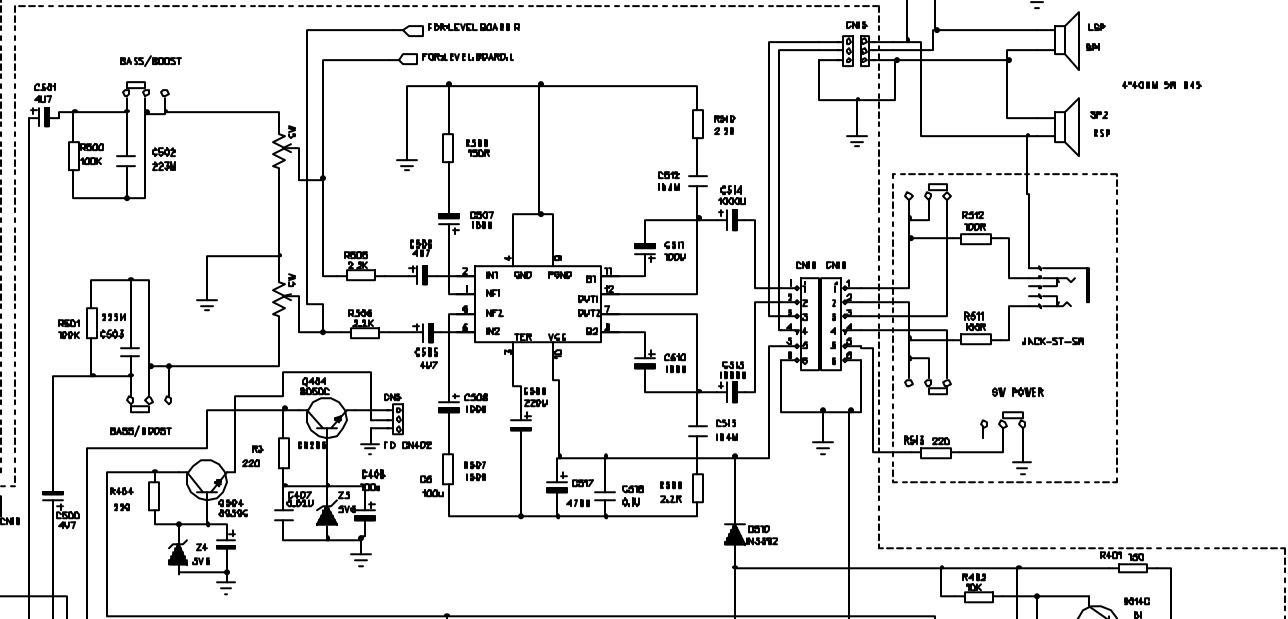

REVISION RECORD			
LTN	ECO NO	APPROVER	DATE

COMPANY		Amazing Team	
TITLES		MODEL	
DRAWN		AM-778&ad TAPE RADIO SCHEMATIC DIAGRAM	
CHECKED	DATED	COPY	REV
QUALITY CONTROL	DATED	A4	10
RELEASED	DATED	SHEET: 1 OF 1