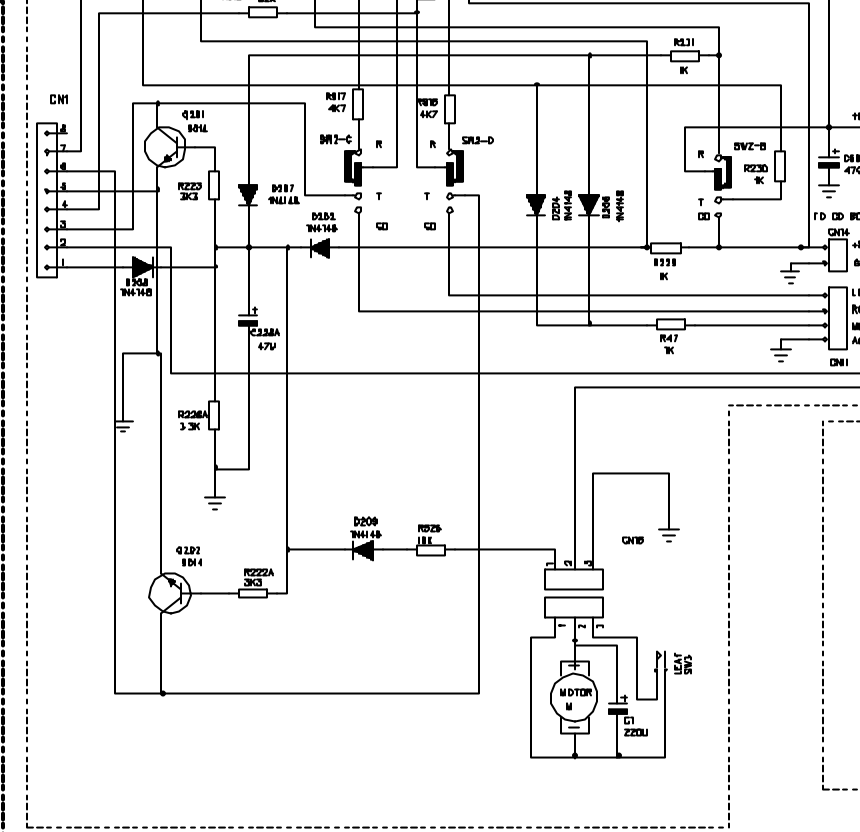

AMT GROUP LTD			
MODEL NO:	AM-7788CD	DESCRIPTION	WIRING DIAGRAM
VERSION	1.0	DATE	

REVISION			
LTR.:	ECO NO.:	APPROVED:	DATE:

DESIGN	DATE	COMPANY:	Amt Group Ltd		
CHECKED	DATE	MODEL:	AM-7700 CD-RW Block Diagram		
QUALITY CONTROL	DATE	CONE:	SIZE	DRANN:	REV: D
RELEASED	DATE	SCALE:	A3		SHEET 1 OF 1

REVISION RECORD			
LTN	ECO NO	APPROVER	DATE

COMPANY		Amazing Team	
TITLES		MODEL	
DRAWN		AM-778&ad TAPE RADIO SCHEMATIC DIAGRAM	
CHECKED	DATED	COPY	REV
QUALITY CONTROL	DATED	A4	10
RELEASED	DATED	SHEET: 1 OF 1	

DRAWN		DATED	
CHECKED		DATED	
QUALITY CONTROL		DATED	
RELEASED		DATED	
COMPANY: Amazing Team			
TITLE: AM-7788 CD SCHEMATIC DIAGRAM			
CODE:	SIZE:	DRAWING NO:	REV:
	A3		
SCALE:		SHEET: OF	