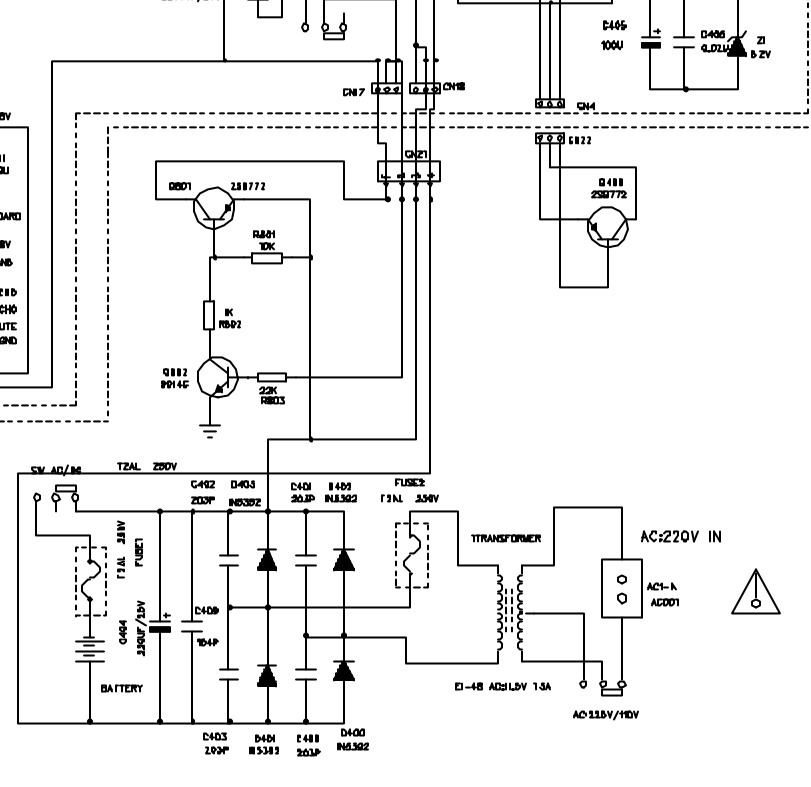

AMT GROUP LTD			
MODEL NO:	AM-7788CD	DESCRIPTION	WIRING DIAGRAM
VERSION	1.0	DATE	

REVISION			
LTR.:	ECO NO.:	APPROVED:	DATE:

DESIGN	DATE	COMPANY:	Amt Group Ltd		
CHECKED	DATE	MODEL:	AM-7700 CD-RW Block Diagram		
QUALITY CONTROL	DATE	CONE:	SIZE	DRANN:	REV: D
RELEASED	DATE	SCALE:	A3		SHEET 1 OF 1

REVISION RECORD			
LTN	ECO NO	APPROVER	DATE

COMPANY		Amazing Team	
TITLES		MODEL	
DRAWN		AM-778&ad TAPE RADIO SCHEMATIC DIAGRAM	
CHECKED	DATED	COPY	REV
QUALITY CONTROL	DATED	A4	10
RELEASED	DATED	SHEET: 1 OF 1	

DRAWN		DATED	
CHECKED		DATED	
QUALITY CONTROL		DATED	
RELEASED		DATED	
COMPANY: Amazing Team			
TITLE: AM-7788 CD SCHEMATIC DIAGRAM			
CODE:	SIZE:	DRAWING NO:	REV:
	A3		
SCALE:		SHEET: OF	