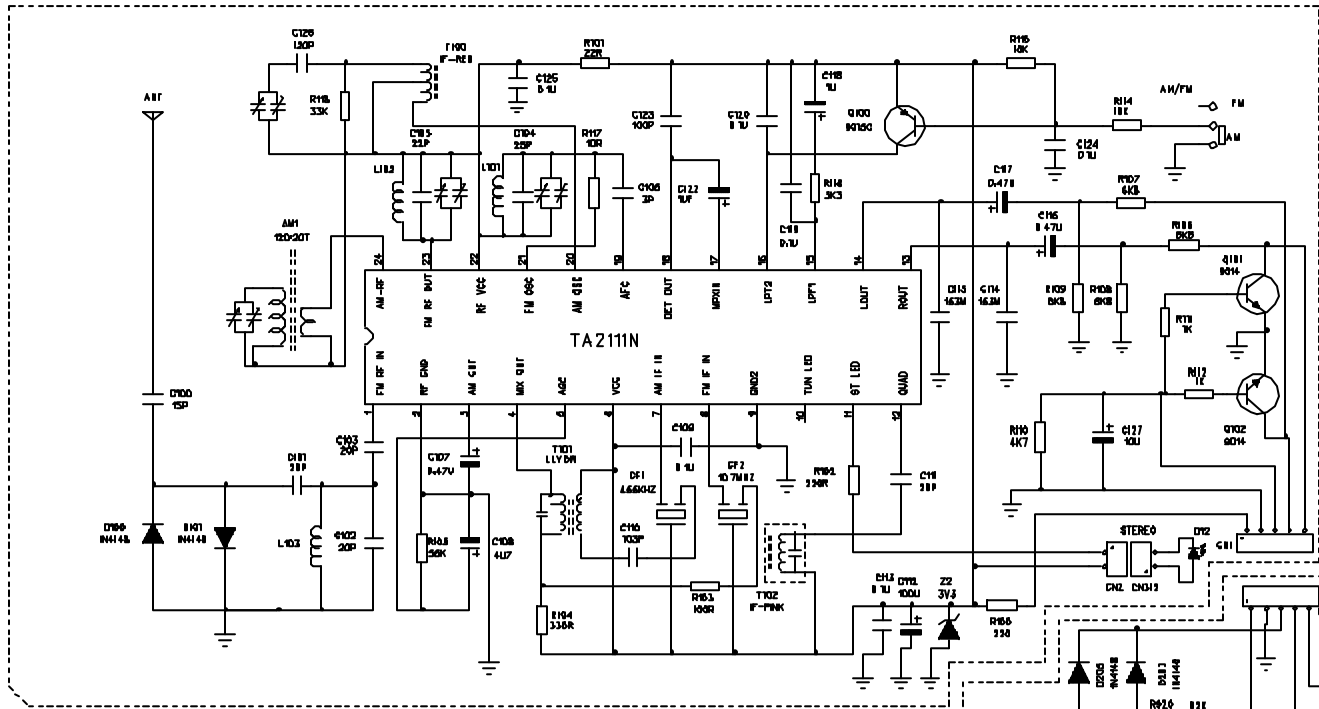

REVISION RECORD			
LTN	ECO NO	APPROVER	DATE

COMPANY		Amazing Team	
TITLES		MODEL	
DRAWN		AM-778&ad TAPE RADIO SCHEMATIC DIAGRAM	
CHECKED	DATED	COPY	REV
QUALITY CONTROL	DATED	A4	10
RELEASED	DATED	SHEET: 1 OF 1