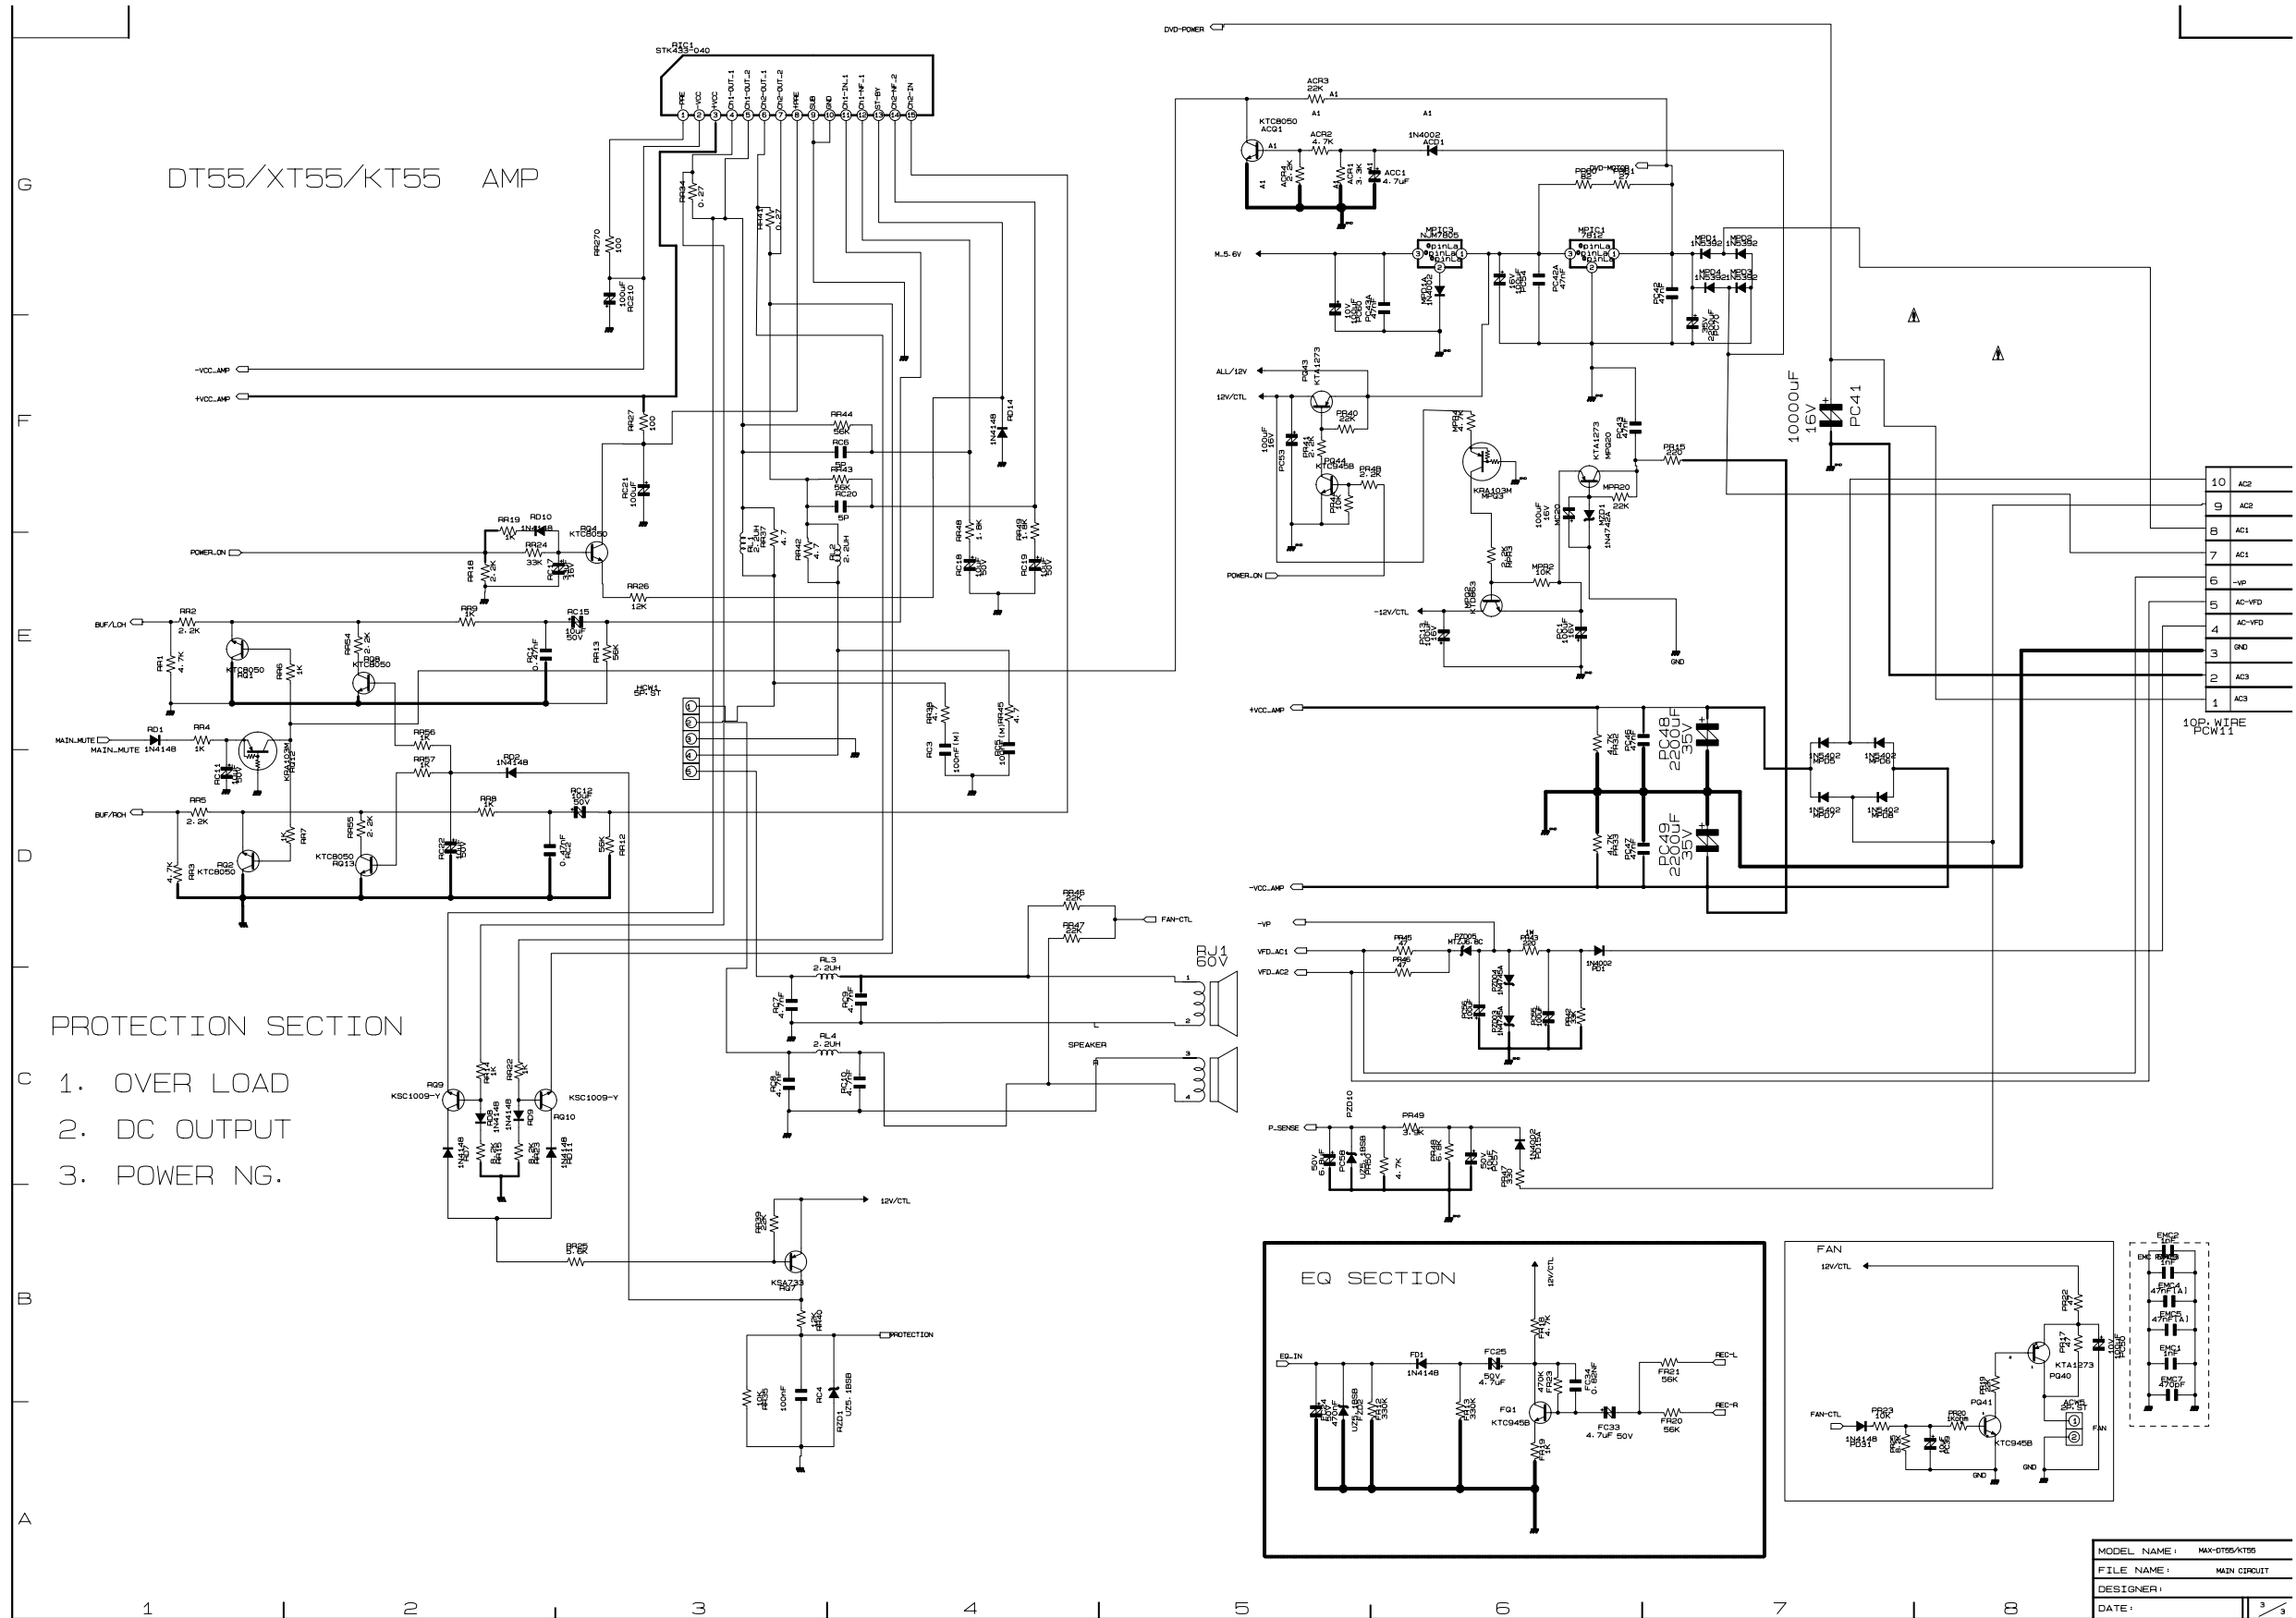

1. MAIN

MODEL NAME :	MAX-0795/1795/1795
FILE NAME :	MAIN
DESIGNER :	LI SHU GONG
DATE :	2005.6.18