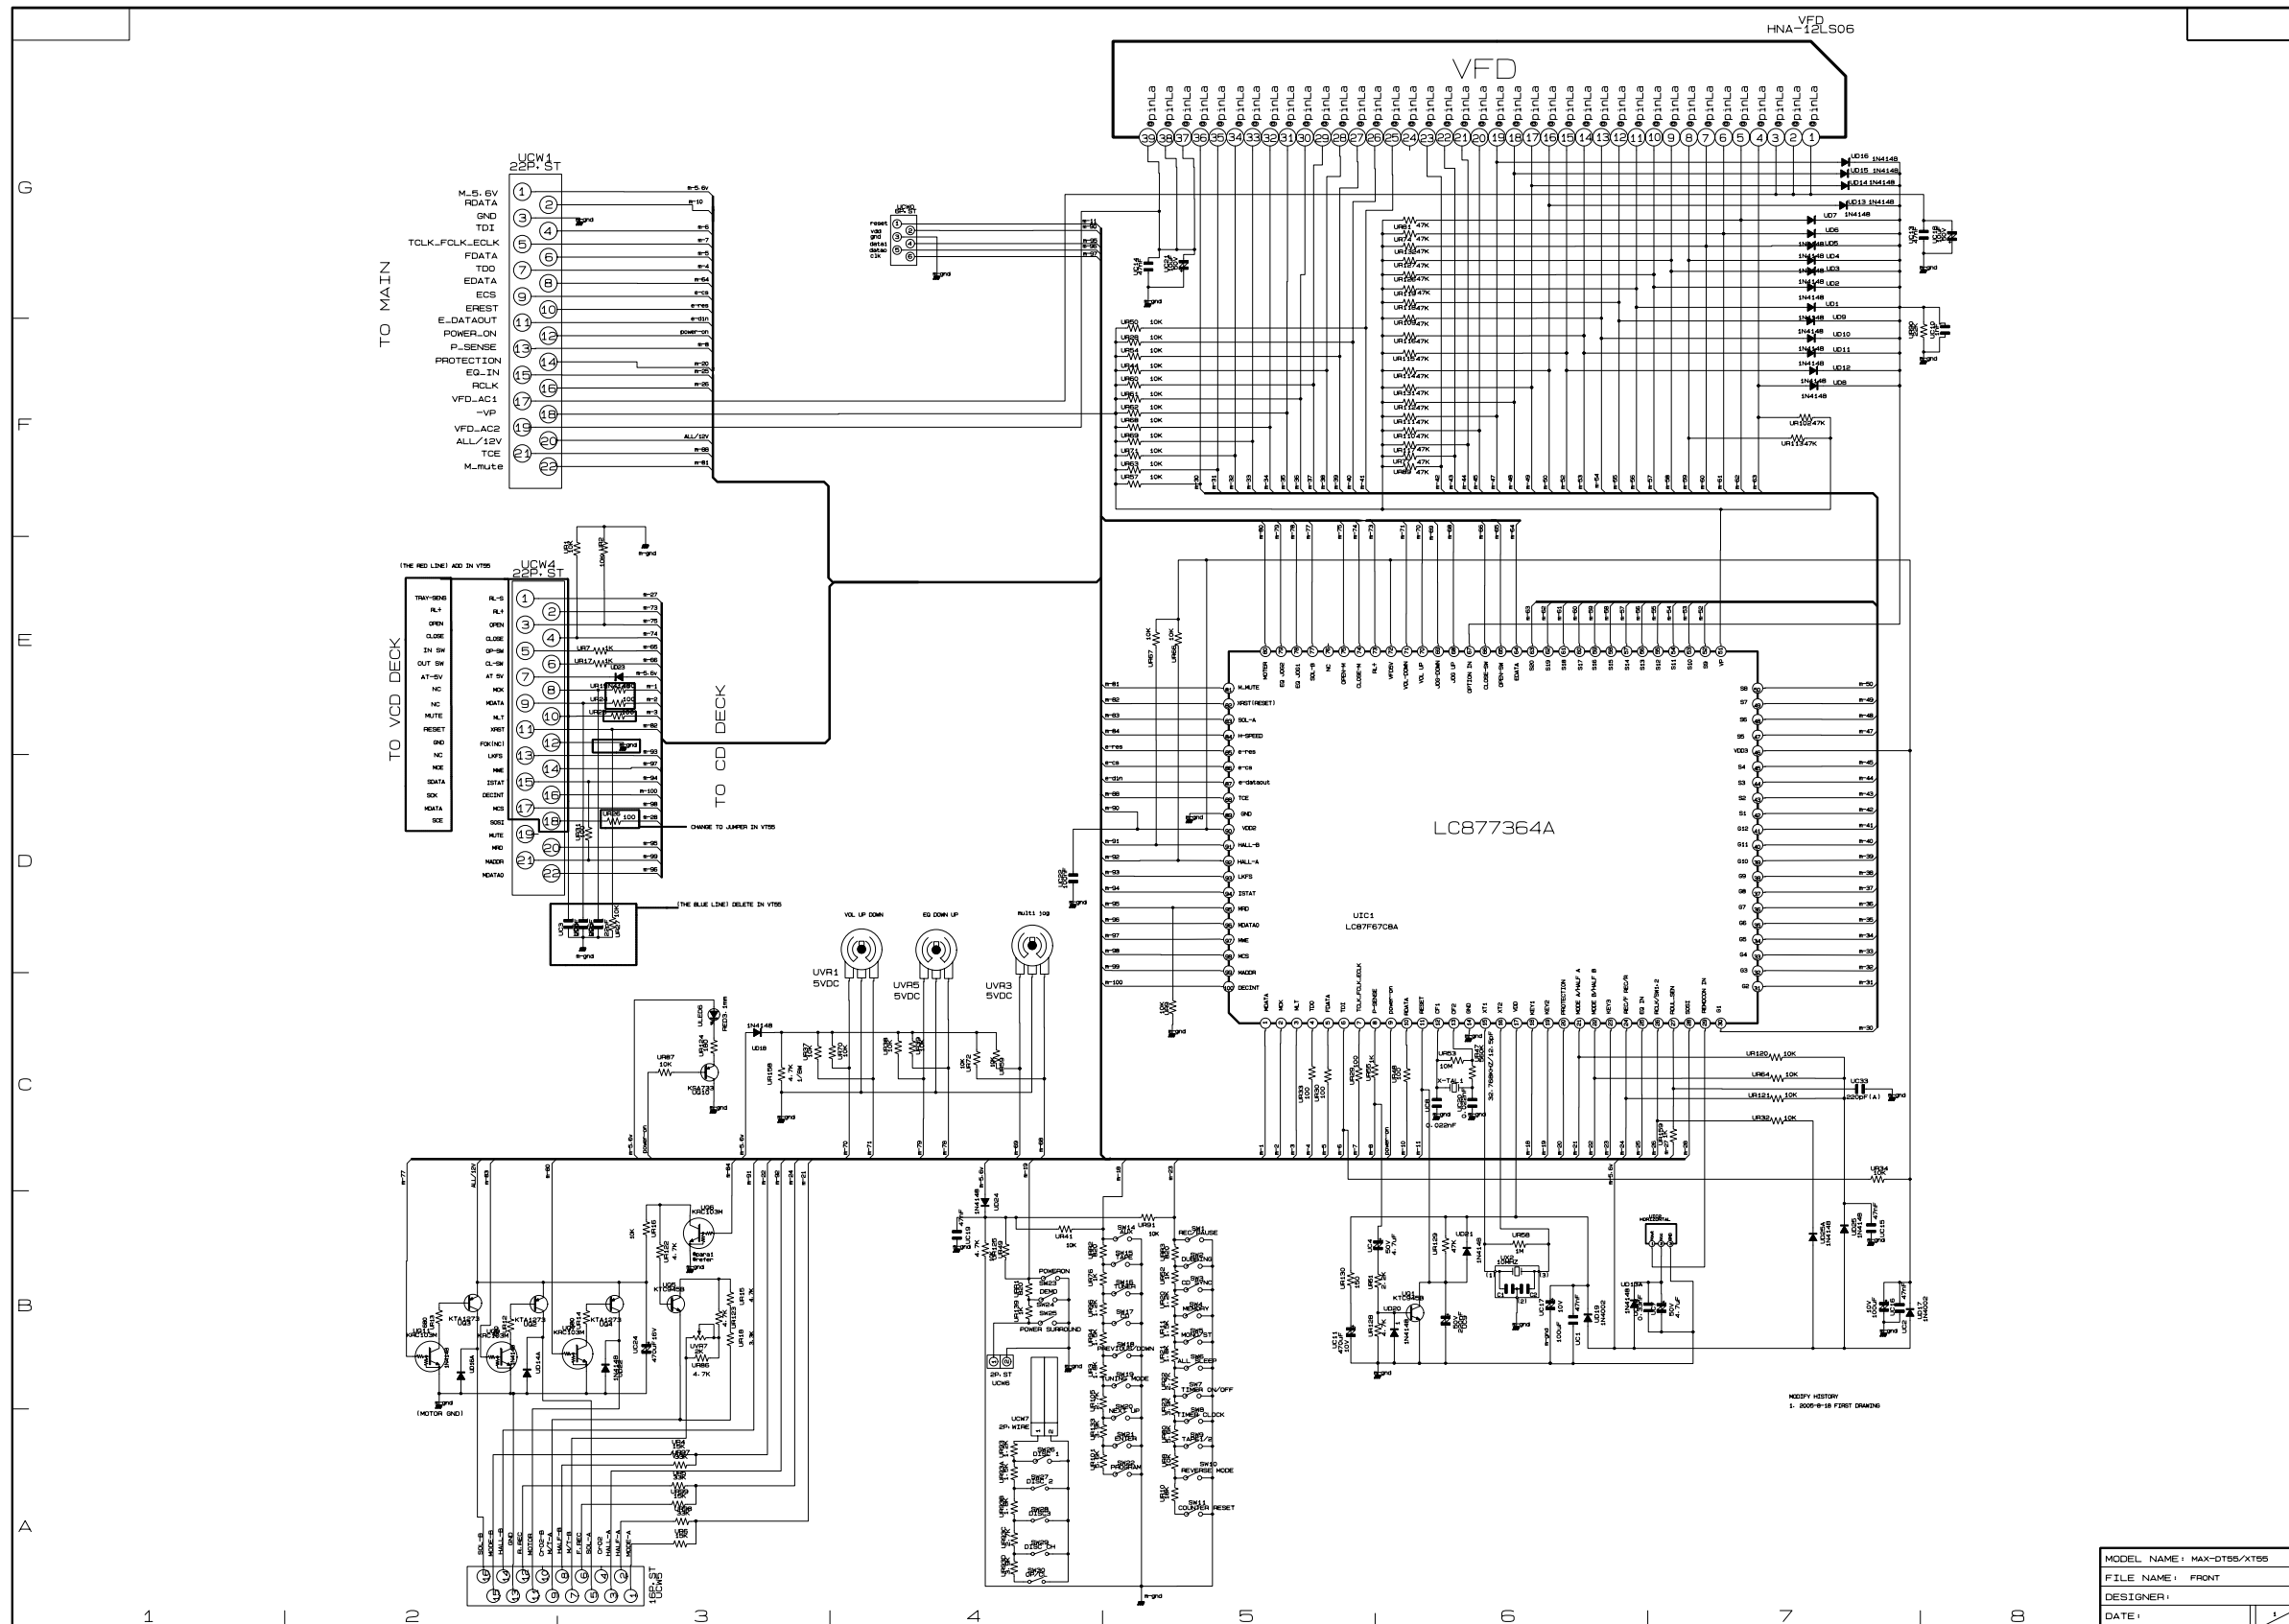

1. MAIN

MODEL NAME :	MAX-0795/1795/1795
FILE NAME :	MAIN
DESIGNER :	LI SHU GONG
DATE :	2005.6.18