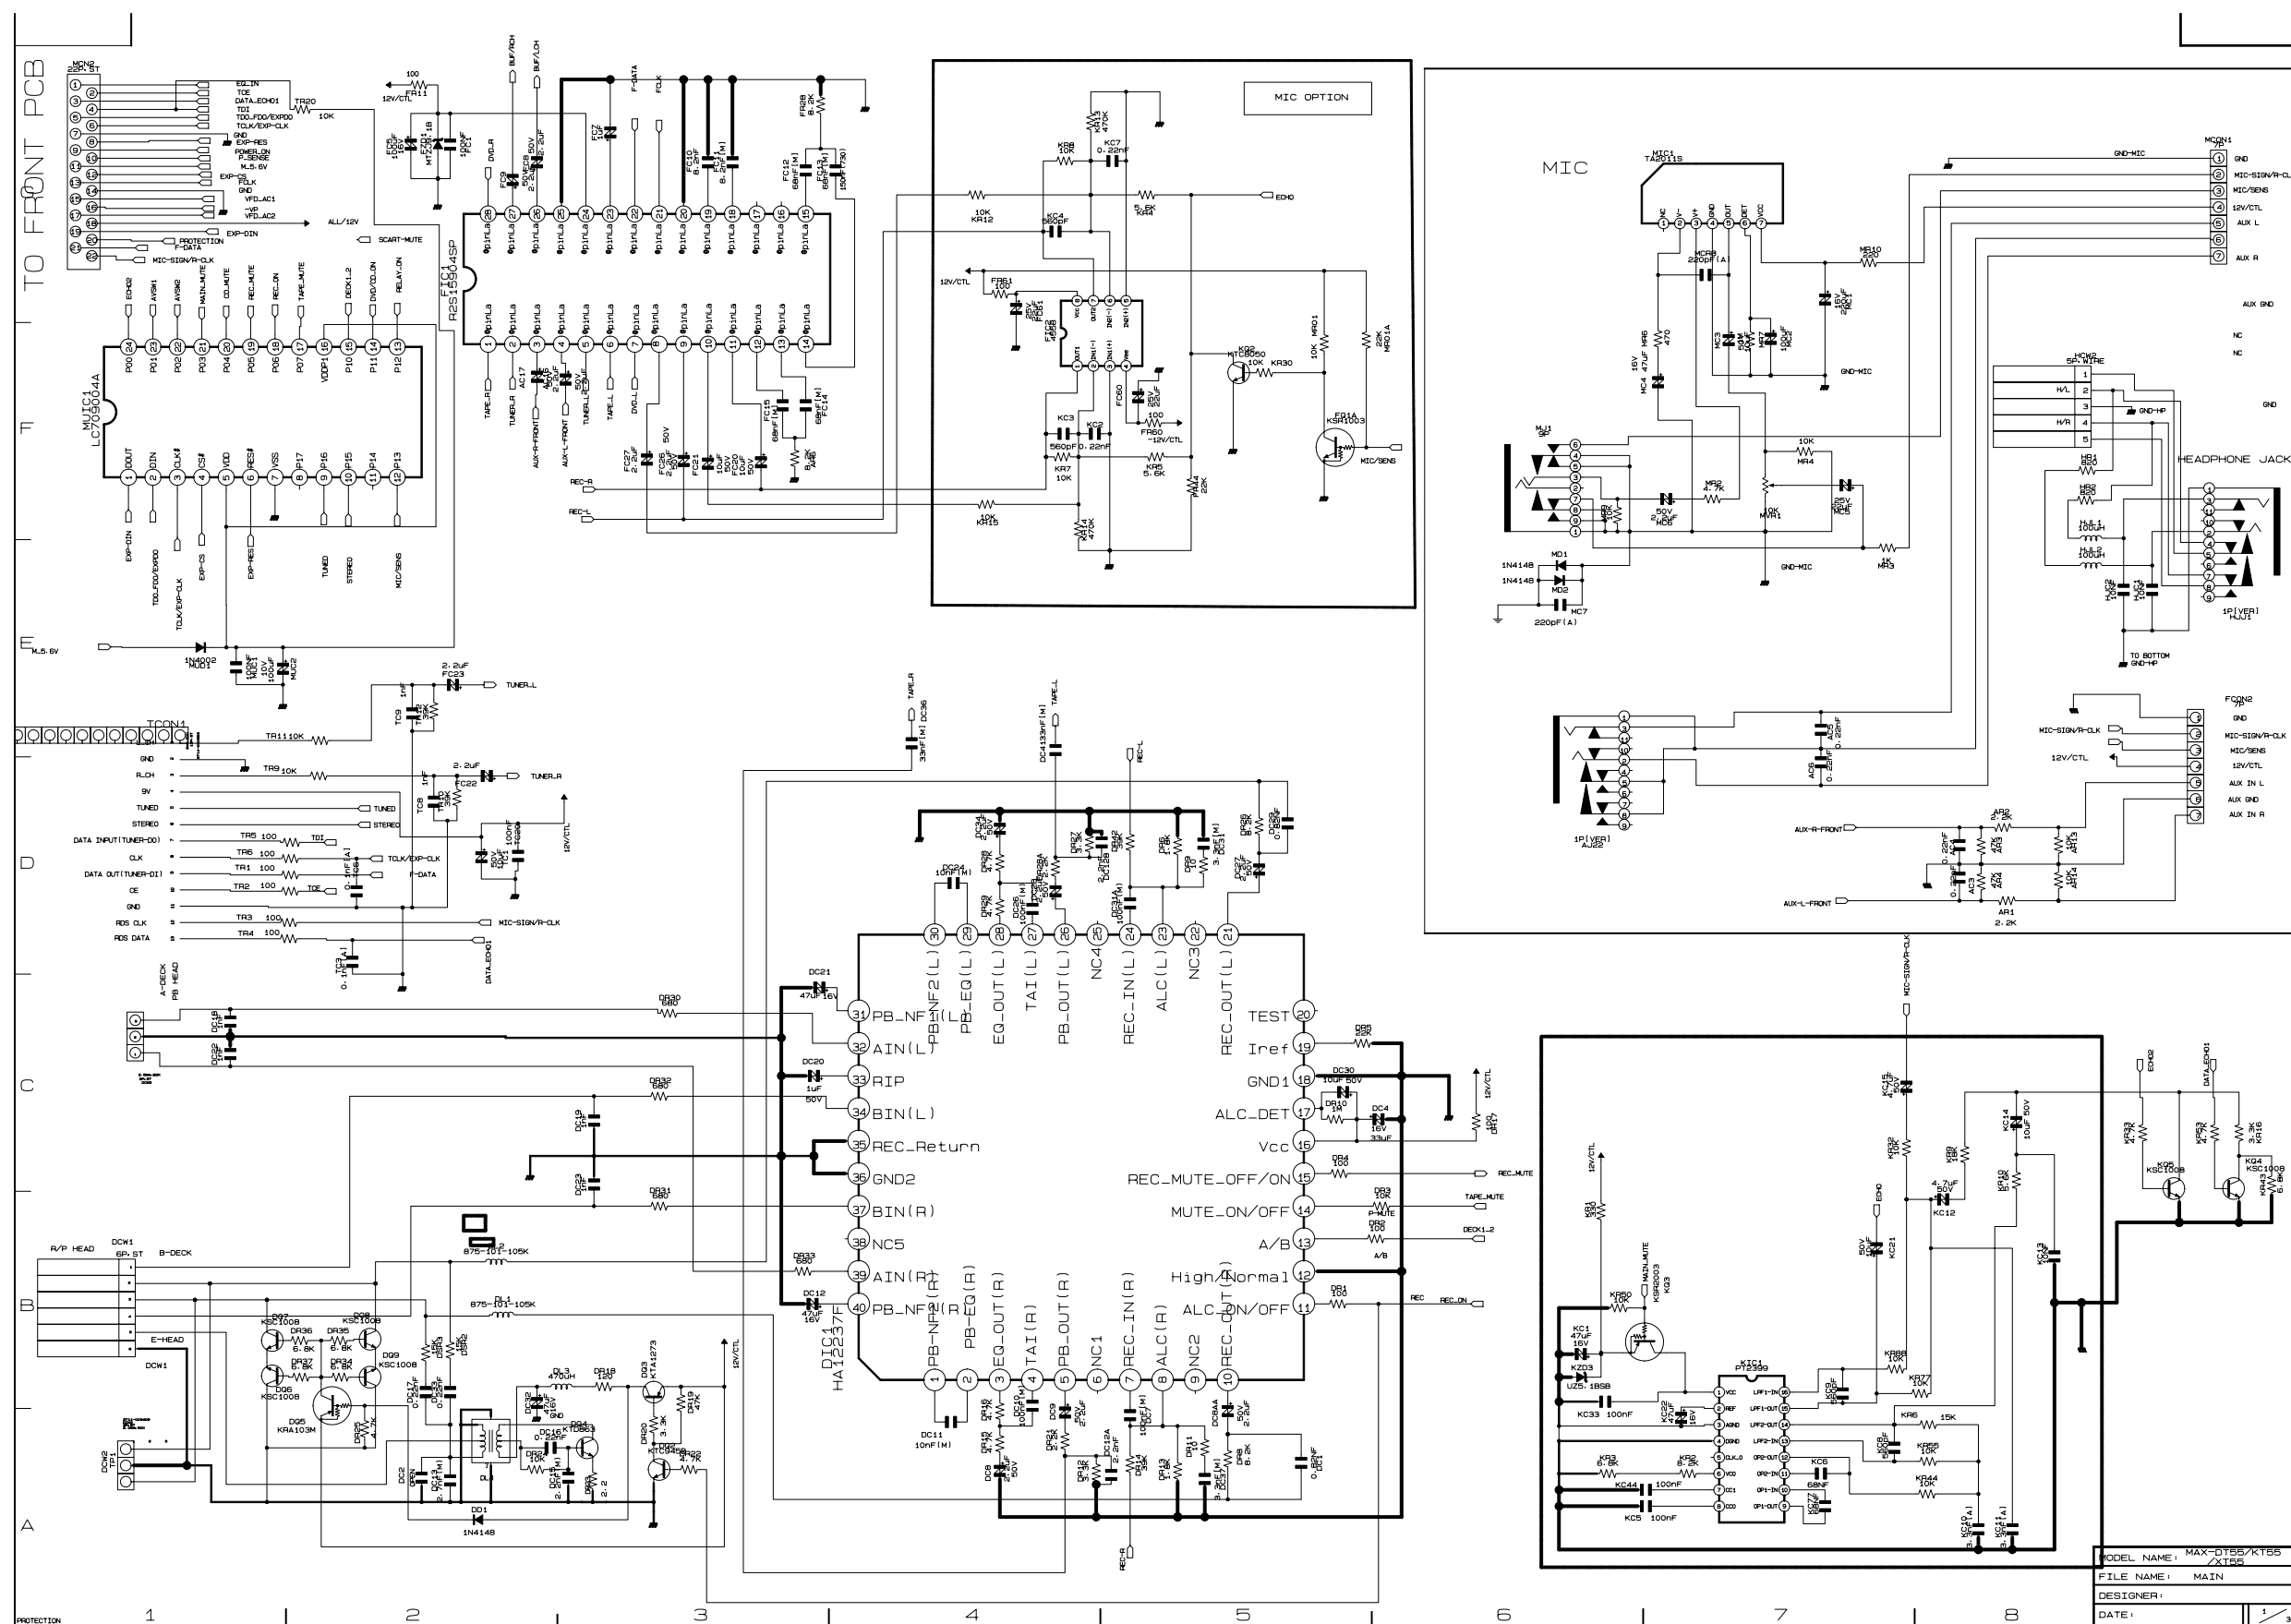

1. MAIN

MODEL NAME :	MAX-0795/1795/1795
FILE NAME :	MAIN
DESIGNER :	LI SHU GONG
DATE :	2005.6.18