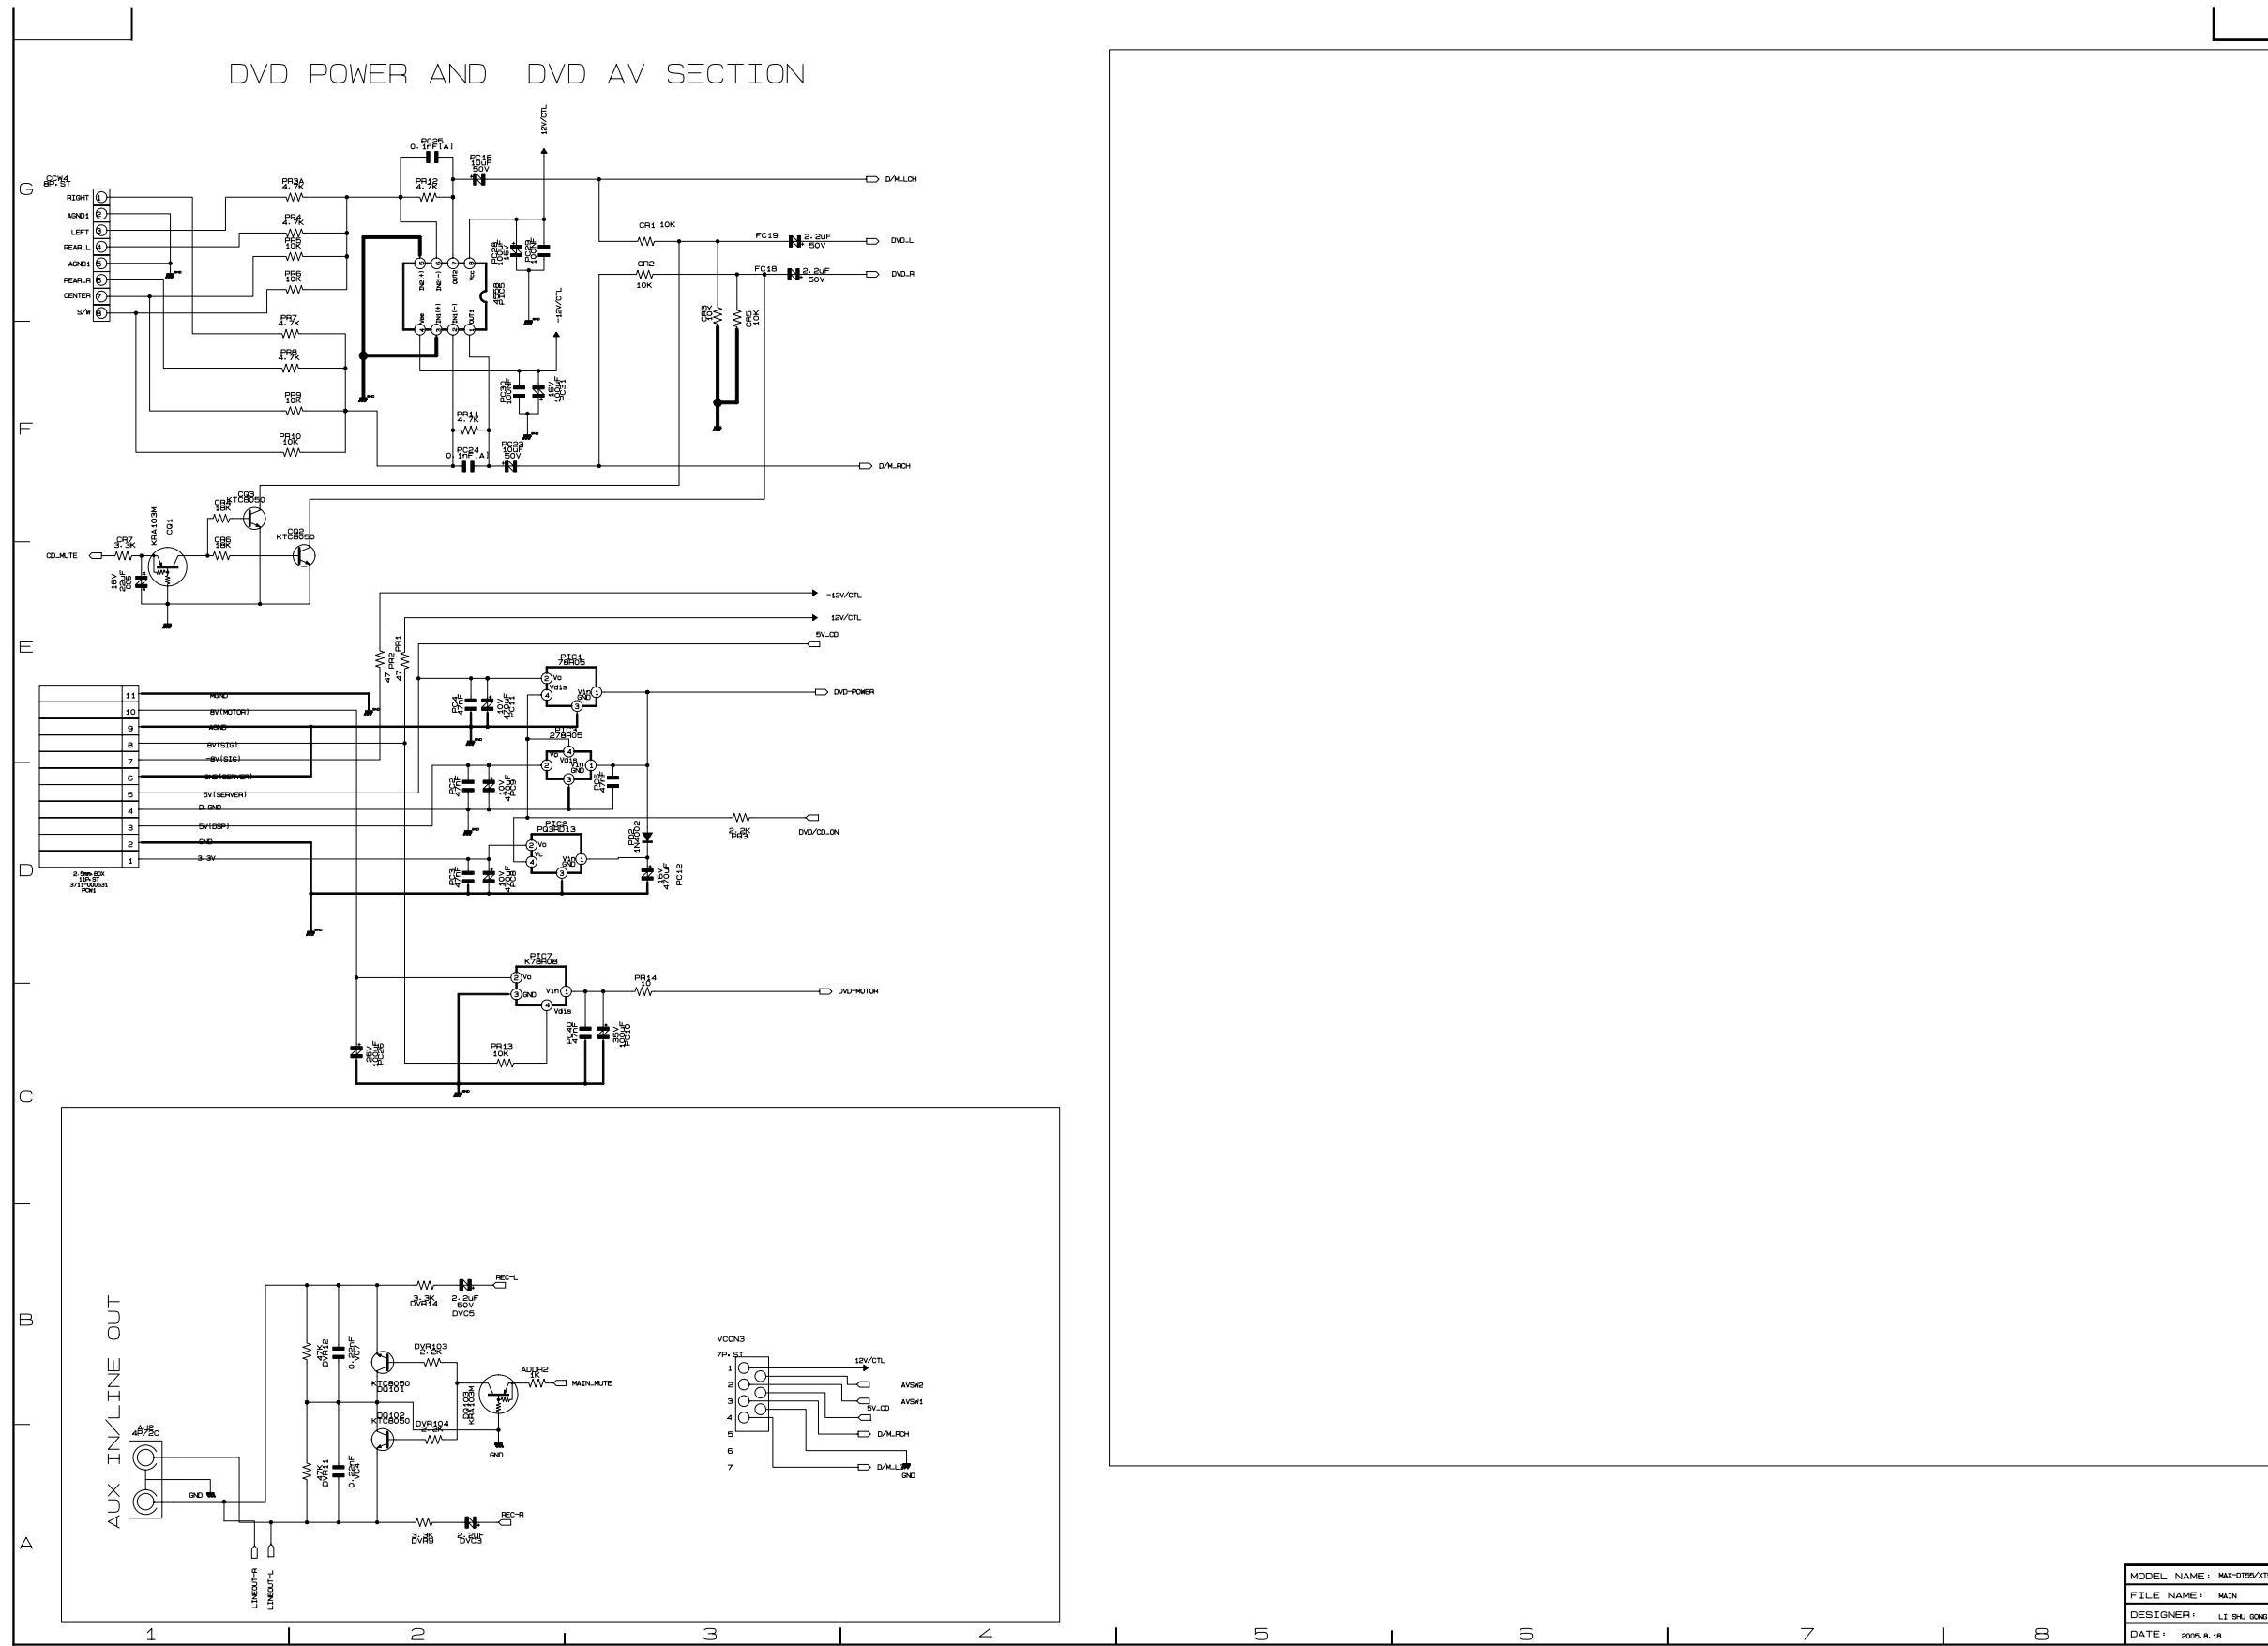

1. MAIN

MODEL NAME :	MAX-0795/1795/1795
FILE NAME :	MAIN
DESIGNER :	LI SHU GONG
DATE :	2005.6.18