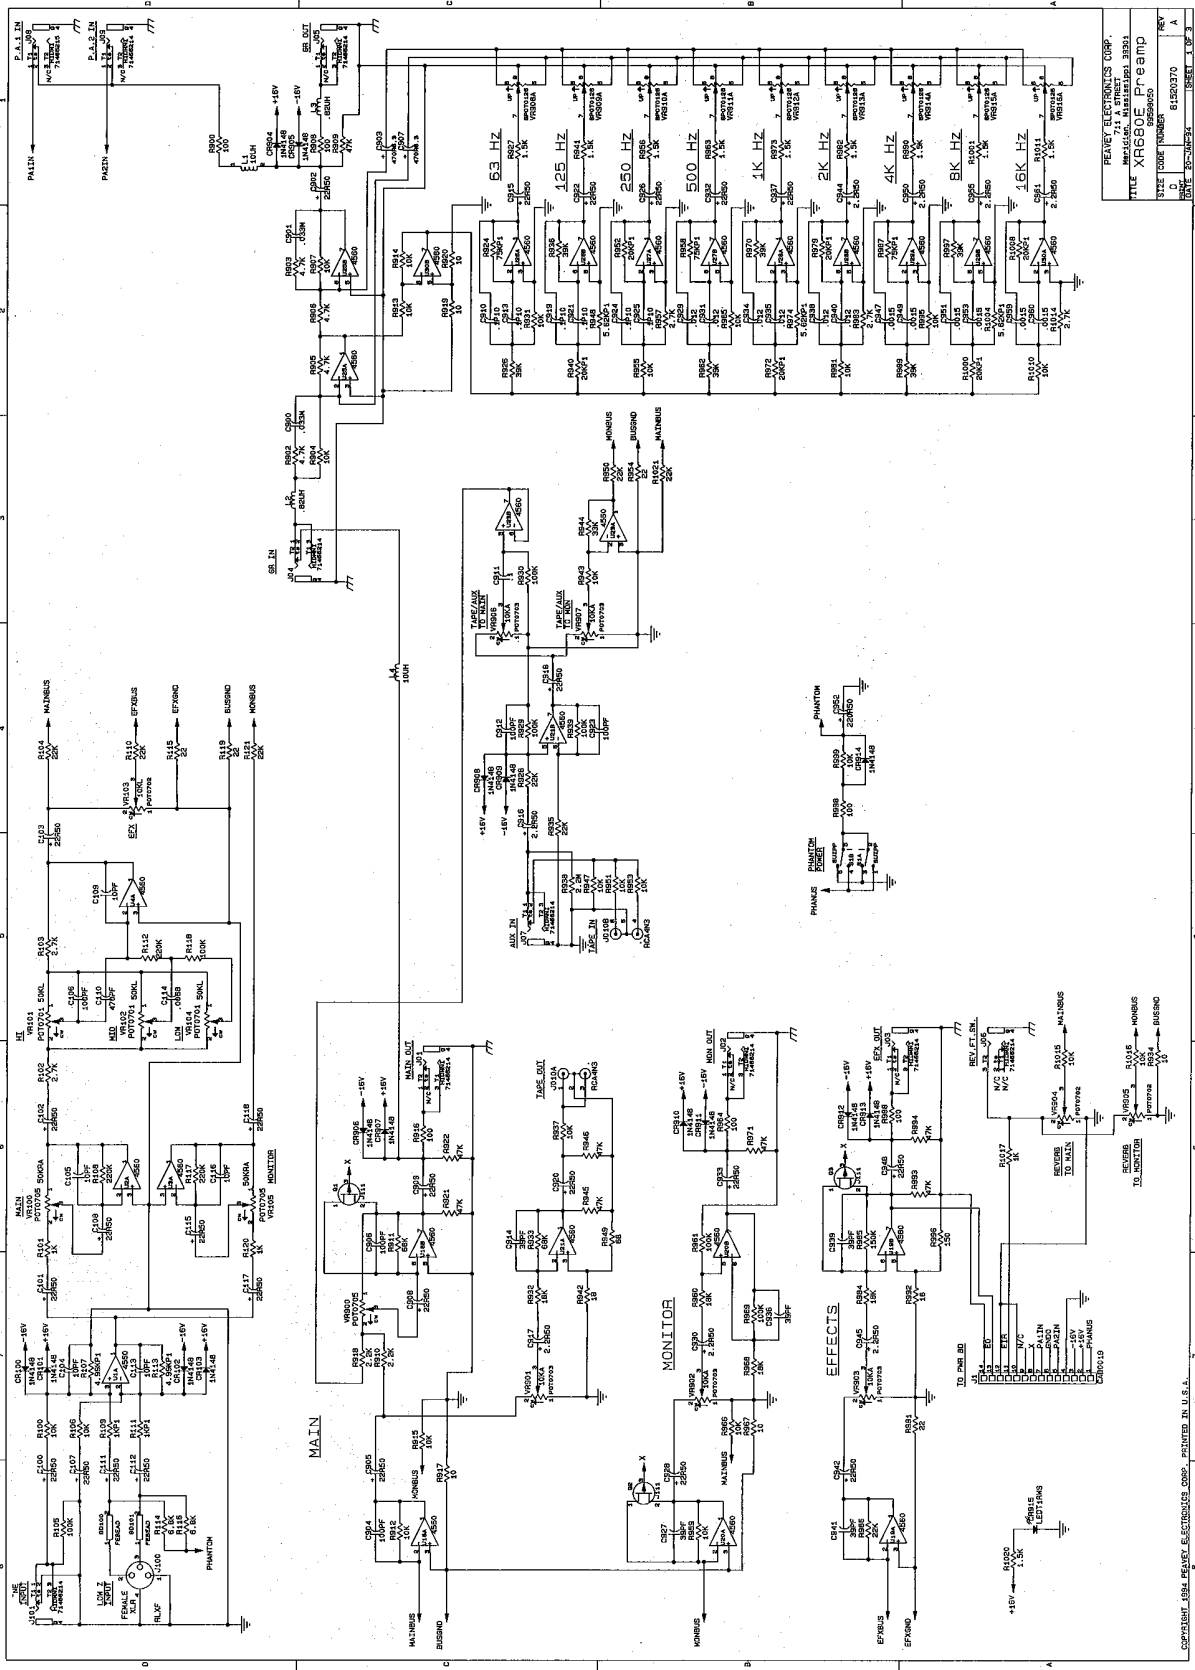

PEAVEY ELECTRONICS CORP.  
 14111 WILSON AVENUE  
 DALLAS, TEXAS 75244  
 MODEL NO. XRB300  
 DATE: 08/28/85  
 REV: 0  
 DRAWN: J. SCHWARTZ  
 CHECK: J. SCHWARTZ

REVIEW ELECTRONICS CORP.  
 714 JEFFERSON ST.  
 TITLE: XRB60E Pre-amp  
 SIZE: 10 1/2" X 10 1/2"  
 DATE: 5-2-64  
 REV: A  
 61580370  
 SHEET 1 OF 3