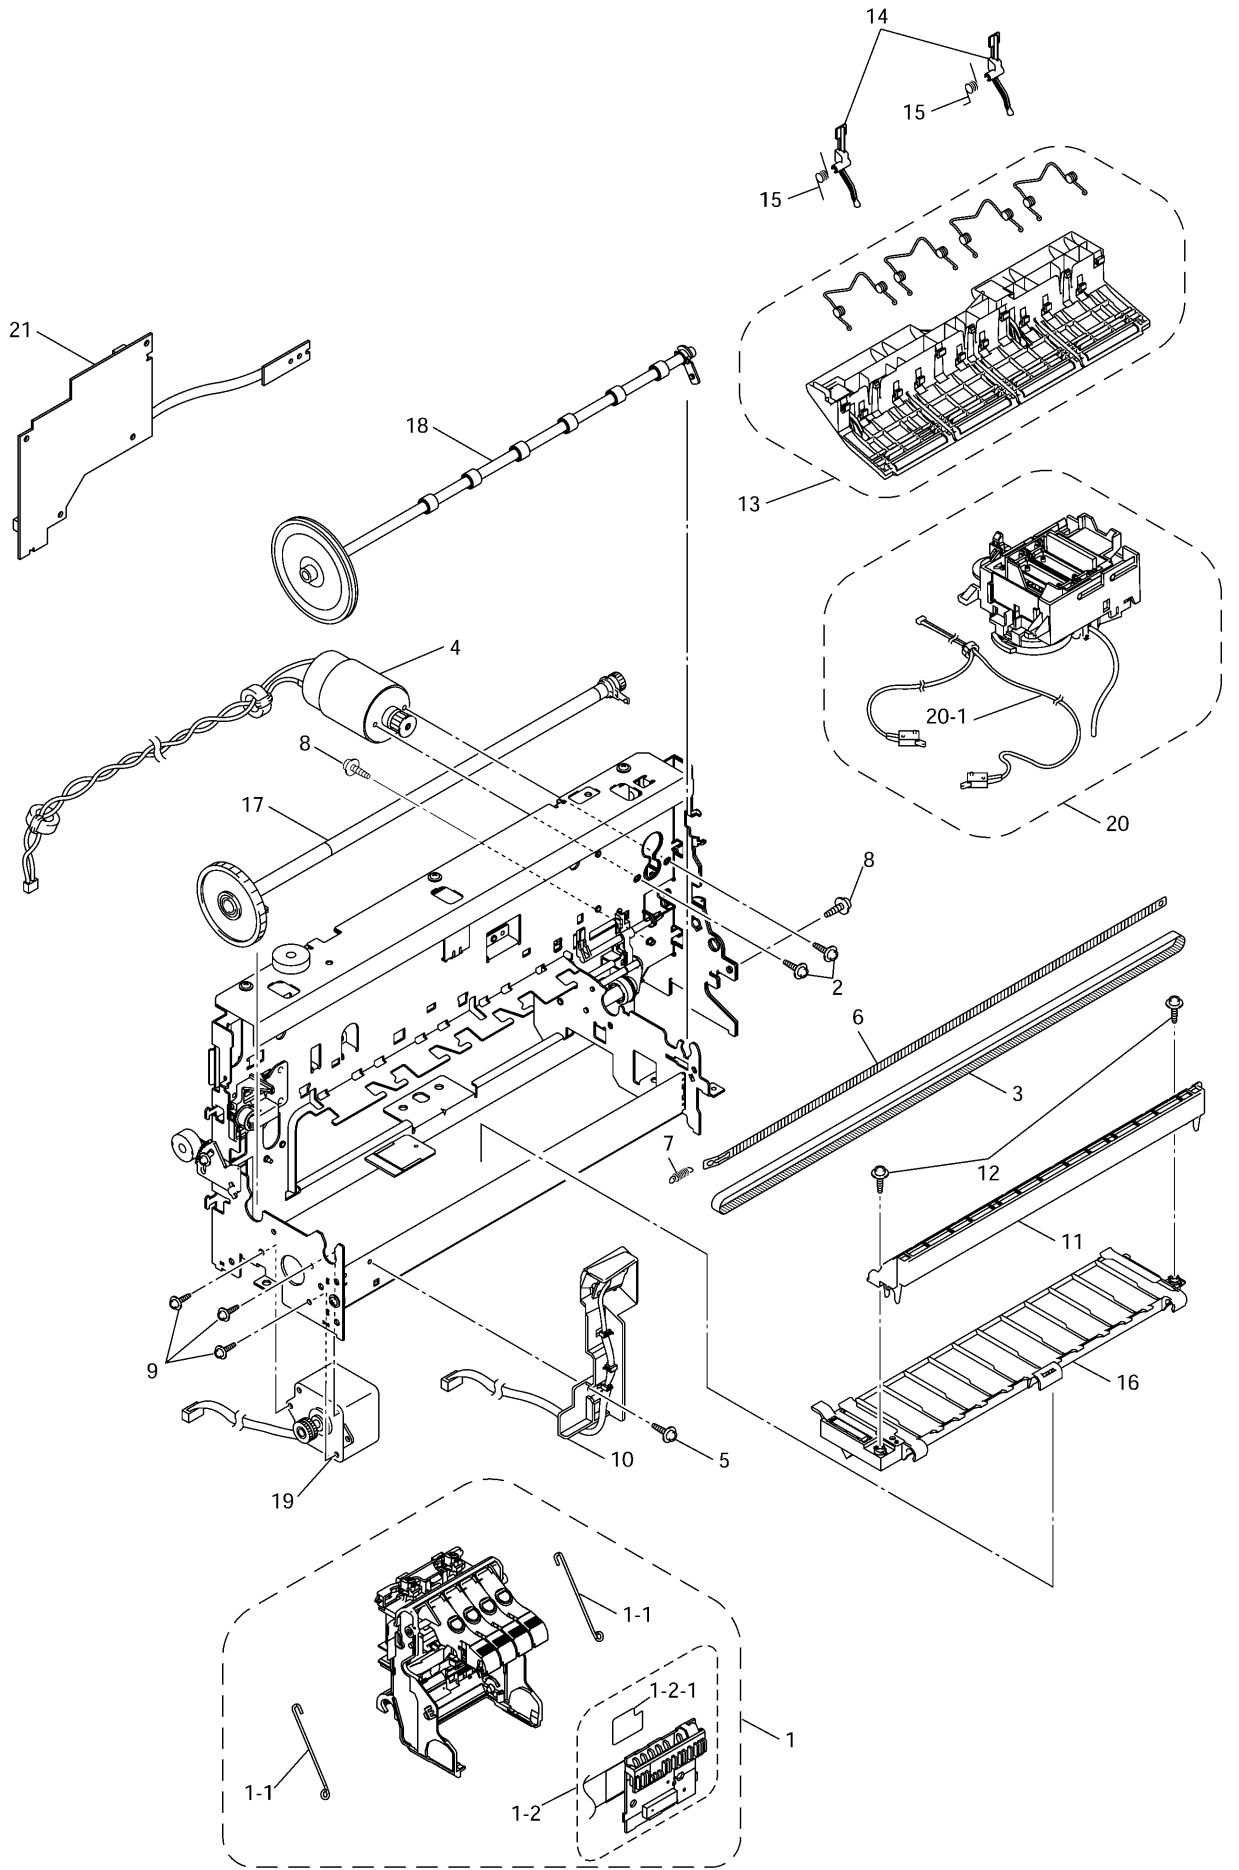

2.ENGINE

List2(ENGINE)

REF No	CODE	QTY	DESCRIPTION	RECOMMEND	SYMBOL	REMARK
1	LE3996001	1	CARRIAGE UNIT ASSY	√		
1-1	LE6930001	2	HEAD CLAMP SPRING			
1-2	LE6935001	1	CR PCB FILM ASSY			
1-2-1	LE6940001	1	SLIDE FILM PCB			
2	0A5300605	2	SCREW, PAN (S/P WASHER) M3X6			
3	LE6945001	1	TIMING BELT M			
4	LE6946001	1	CARRIAGE MOTOR			
5	087320616	1	TAPTITE, CUP S M3X6			
6	LE6956001	1	ENCODER STRIP			
7	LE9725001	1	ENCODER STRIP SPRING			
8	087310815	2	TAPTITE, CUP B M3X8			
9	000300505	3	SCREW, BIND M3X5			
10	LG4745001	1	INK EMPTY SENSOR SUPPORT ASSY		B53K704	
11	LF5569001	1	STAR WHEEL SUPPORT ASSY (SP)			CHG
12	LE9229001	2	TAPTITE, PAN B 3X10			
13	LE6962001	1	PRESSURE ROLLER HOLDER ASSY			
14	LE6967001	2	ACTUATOR			
15	LE6968001	2	ACTUATOR SPRING			
16	LF4083001	1	PLATEN			
17	LE6974002	1	PF ROLLER ASSY, RED MARK(SP)			
17	LE6974003	1	PF ROLLER ASSY, BLUE MARK(SP)			
18	LF5567001	1	PAPER EJECTION ROLLER ASSY (SP)			CHG
19	LE6985001	1	PF MOTOR GEAR ASSY			
20	LE6988001	1	PURGE UNIT	√		
20-1	LG4678001	1	PURGE SWITCH HARNESS			
21	LG4994001	1	DRIVER PCB ASSY	√	B53K678	