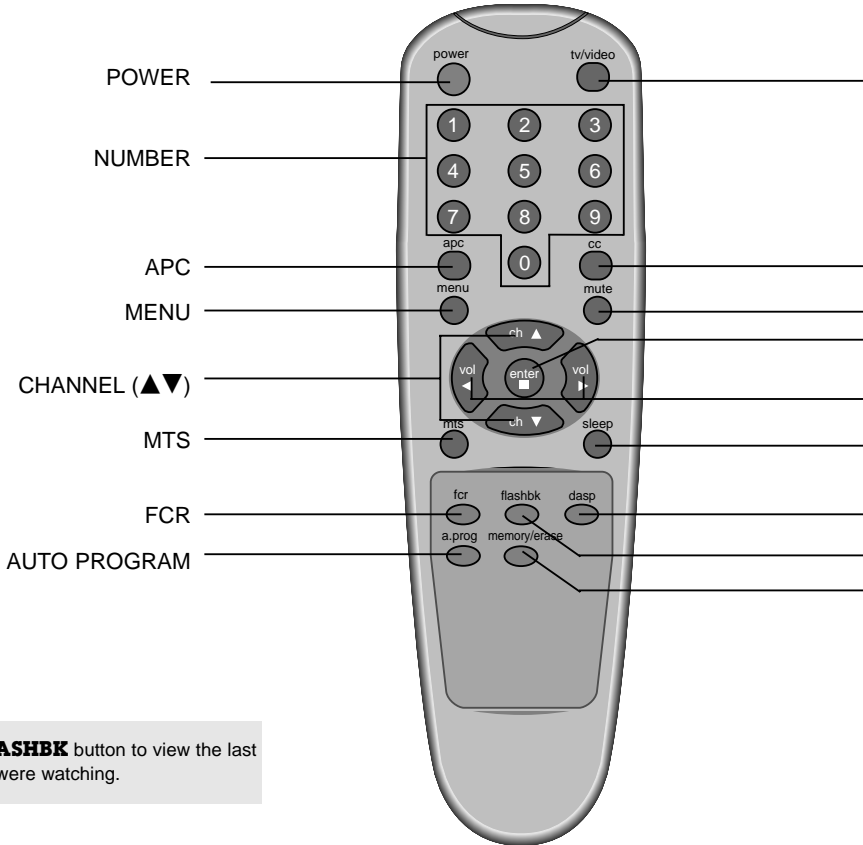

Remote Control Buttons

PAGE 28

PAGE 35

PAGE 23

PAGE 21

● Press the **FLASHBK** button to view the last program you were watching.